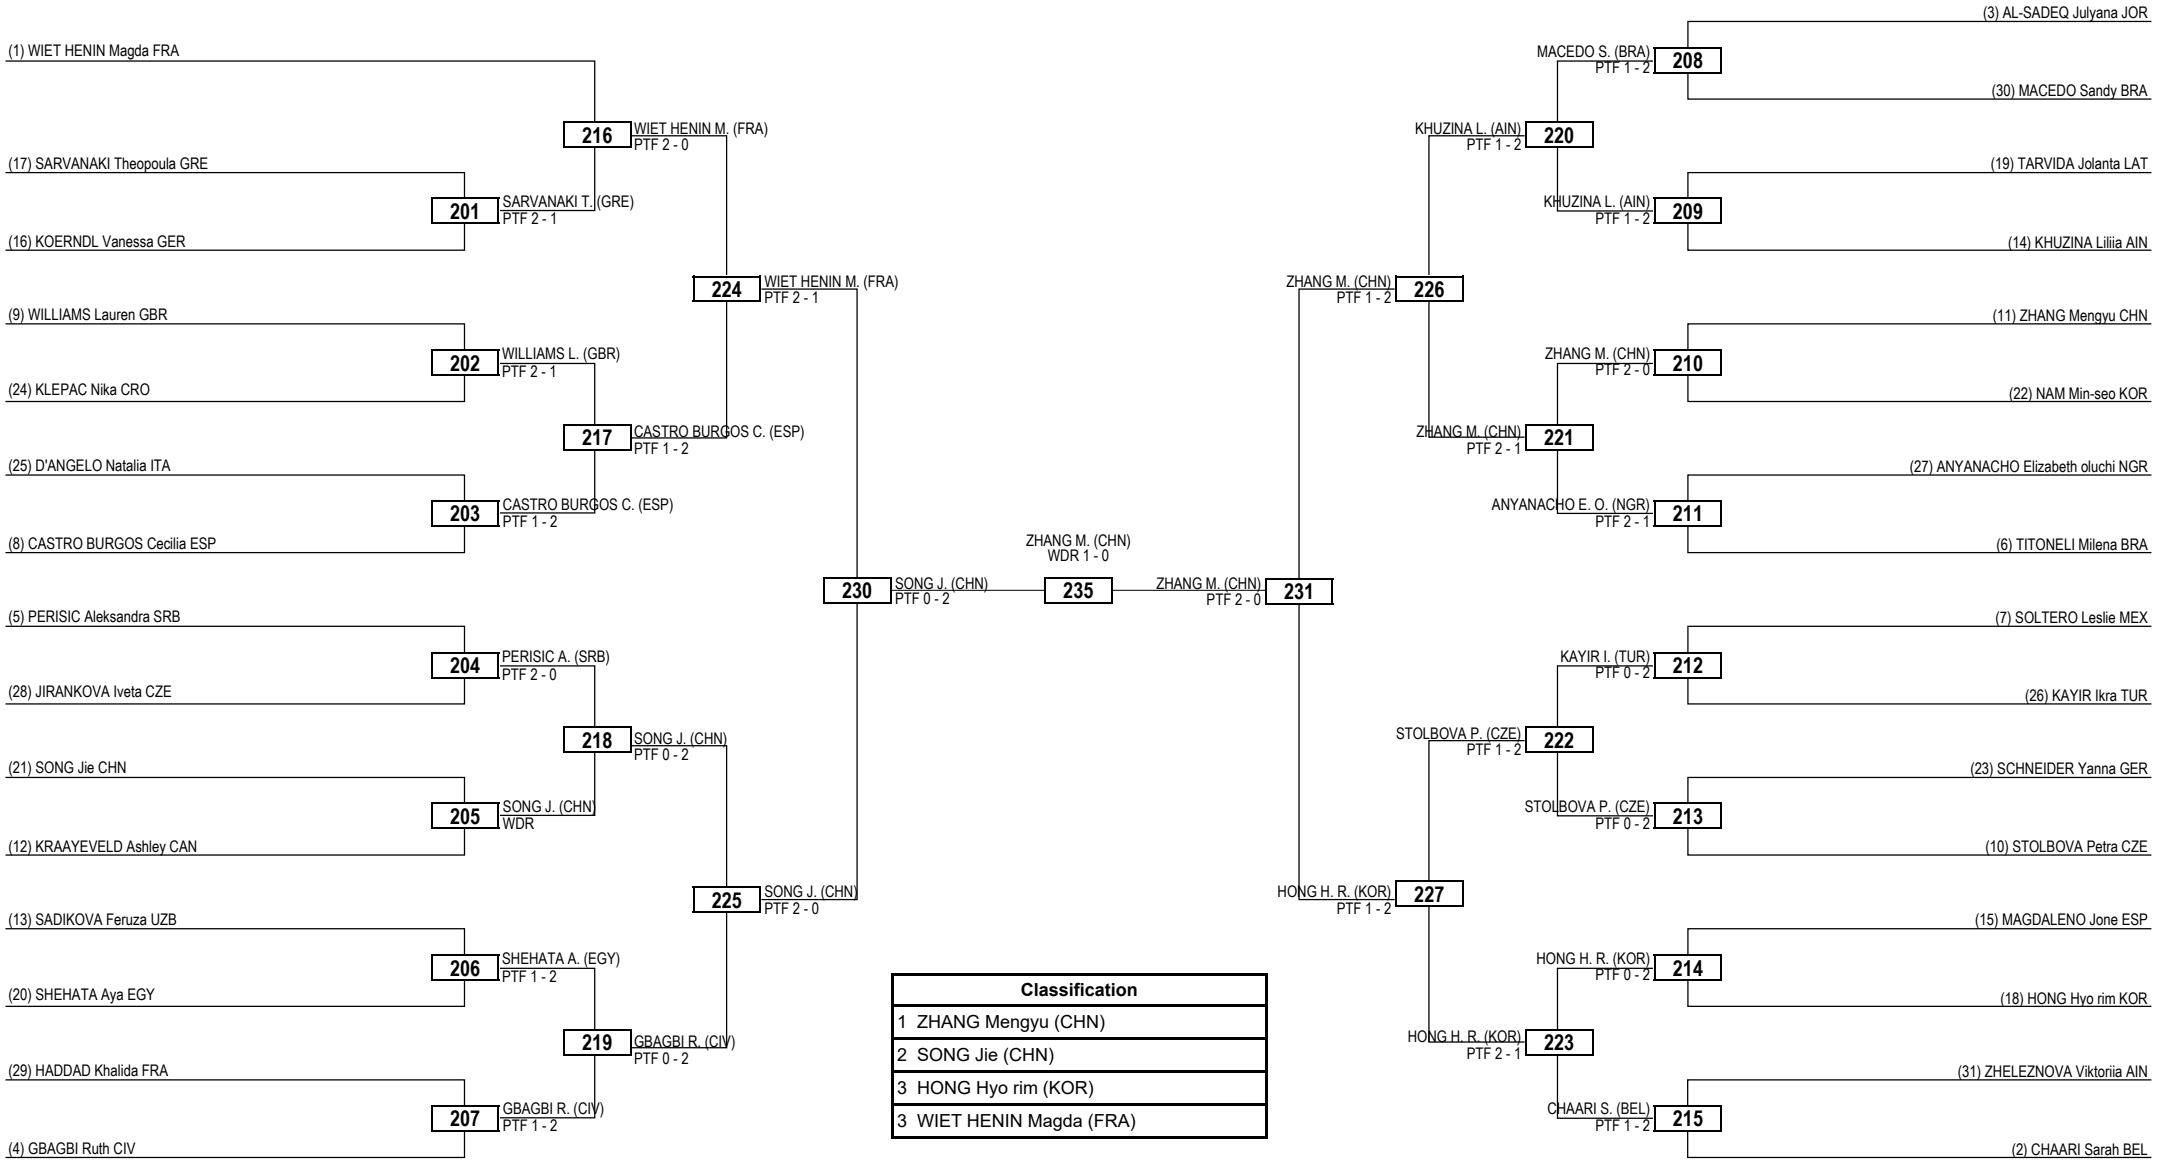

Round of 32 Round of 16 Quarterfinals Semifinals Final Semifinals Quarterfinals Round of 16 Round of 32

LEGEND RSC: Win by Referee Stop the Contest WDR: Win by Withdrawal DQB: Win by Disqualification for unsportsmanlike behavior
 (x) Seed PTF: Win by Final Score DSQ: Win by Disqualification R: Round