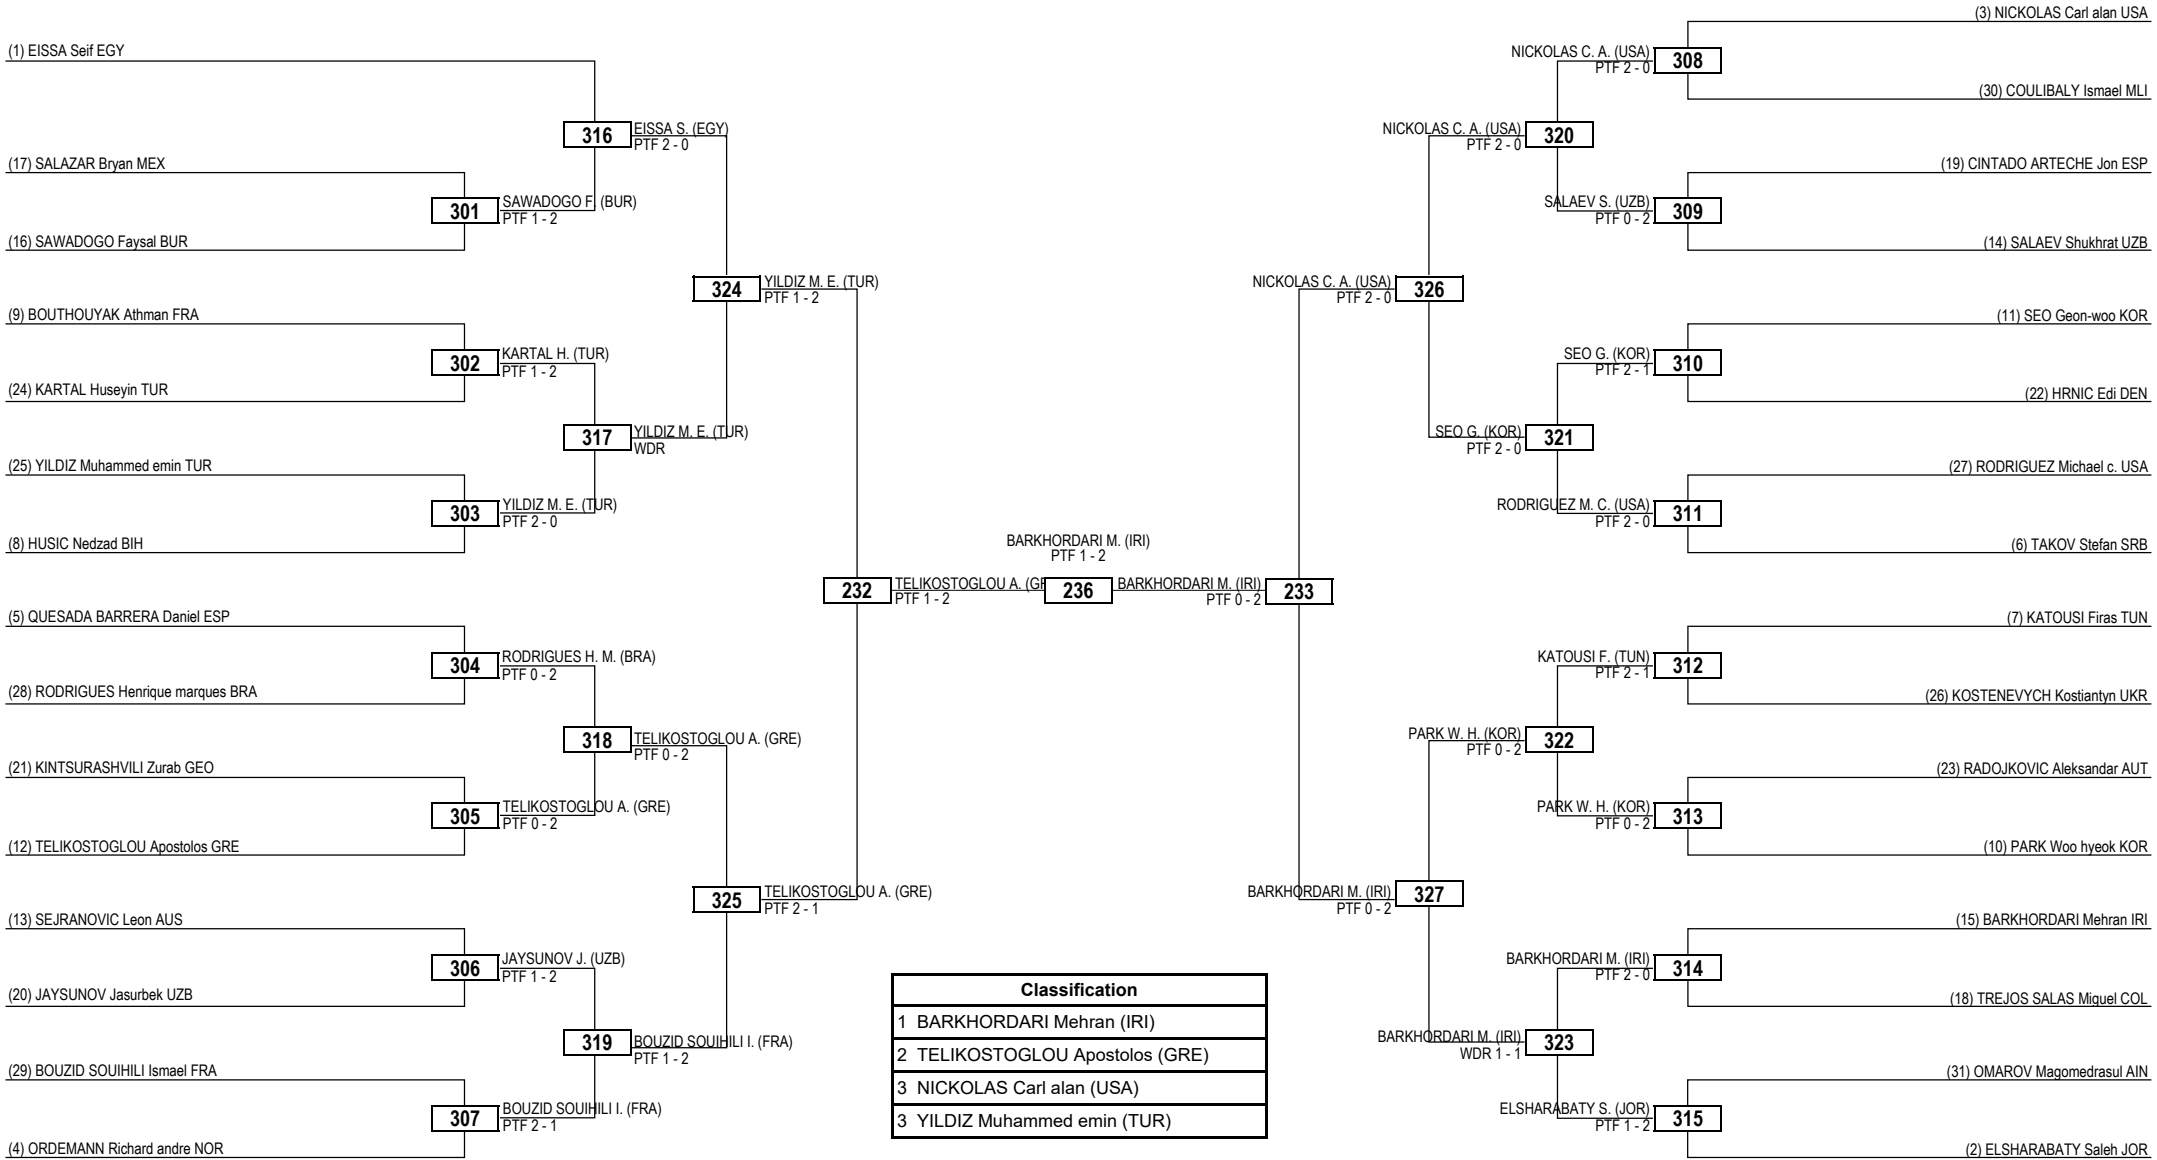

Round of 32 Round of 16 Quarterfinals Semifinals Final Semifinals Quarterfinals Round of 16 Round of 32

LEGEND RSC: Win by Referee Stop the Contest WDR: Win by Withdrawal DQB: Win by Disqualification for unsportsmanlike behavior
 (x) Seed PTF: Win by Final Score DSQ: Win by Disqualification R: Round