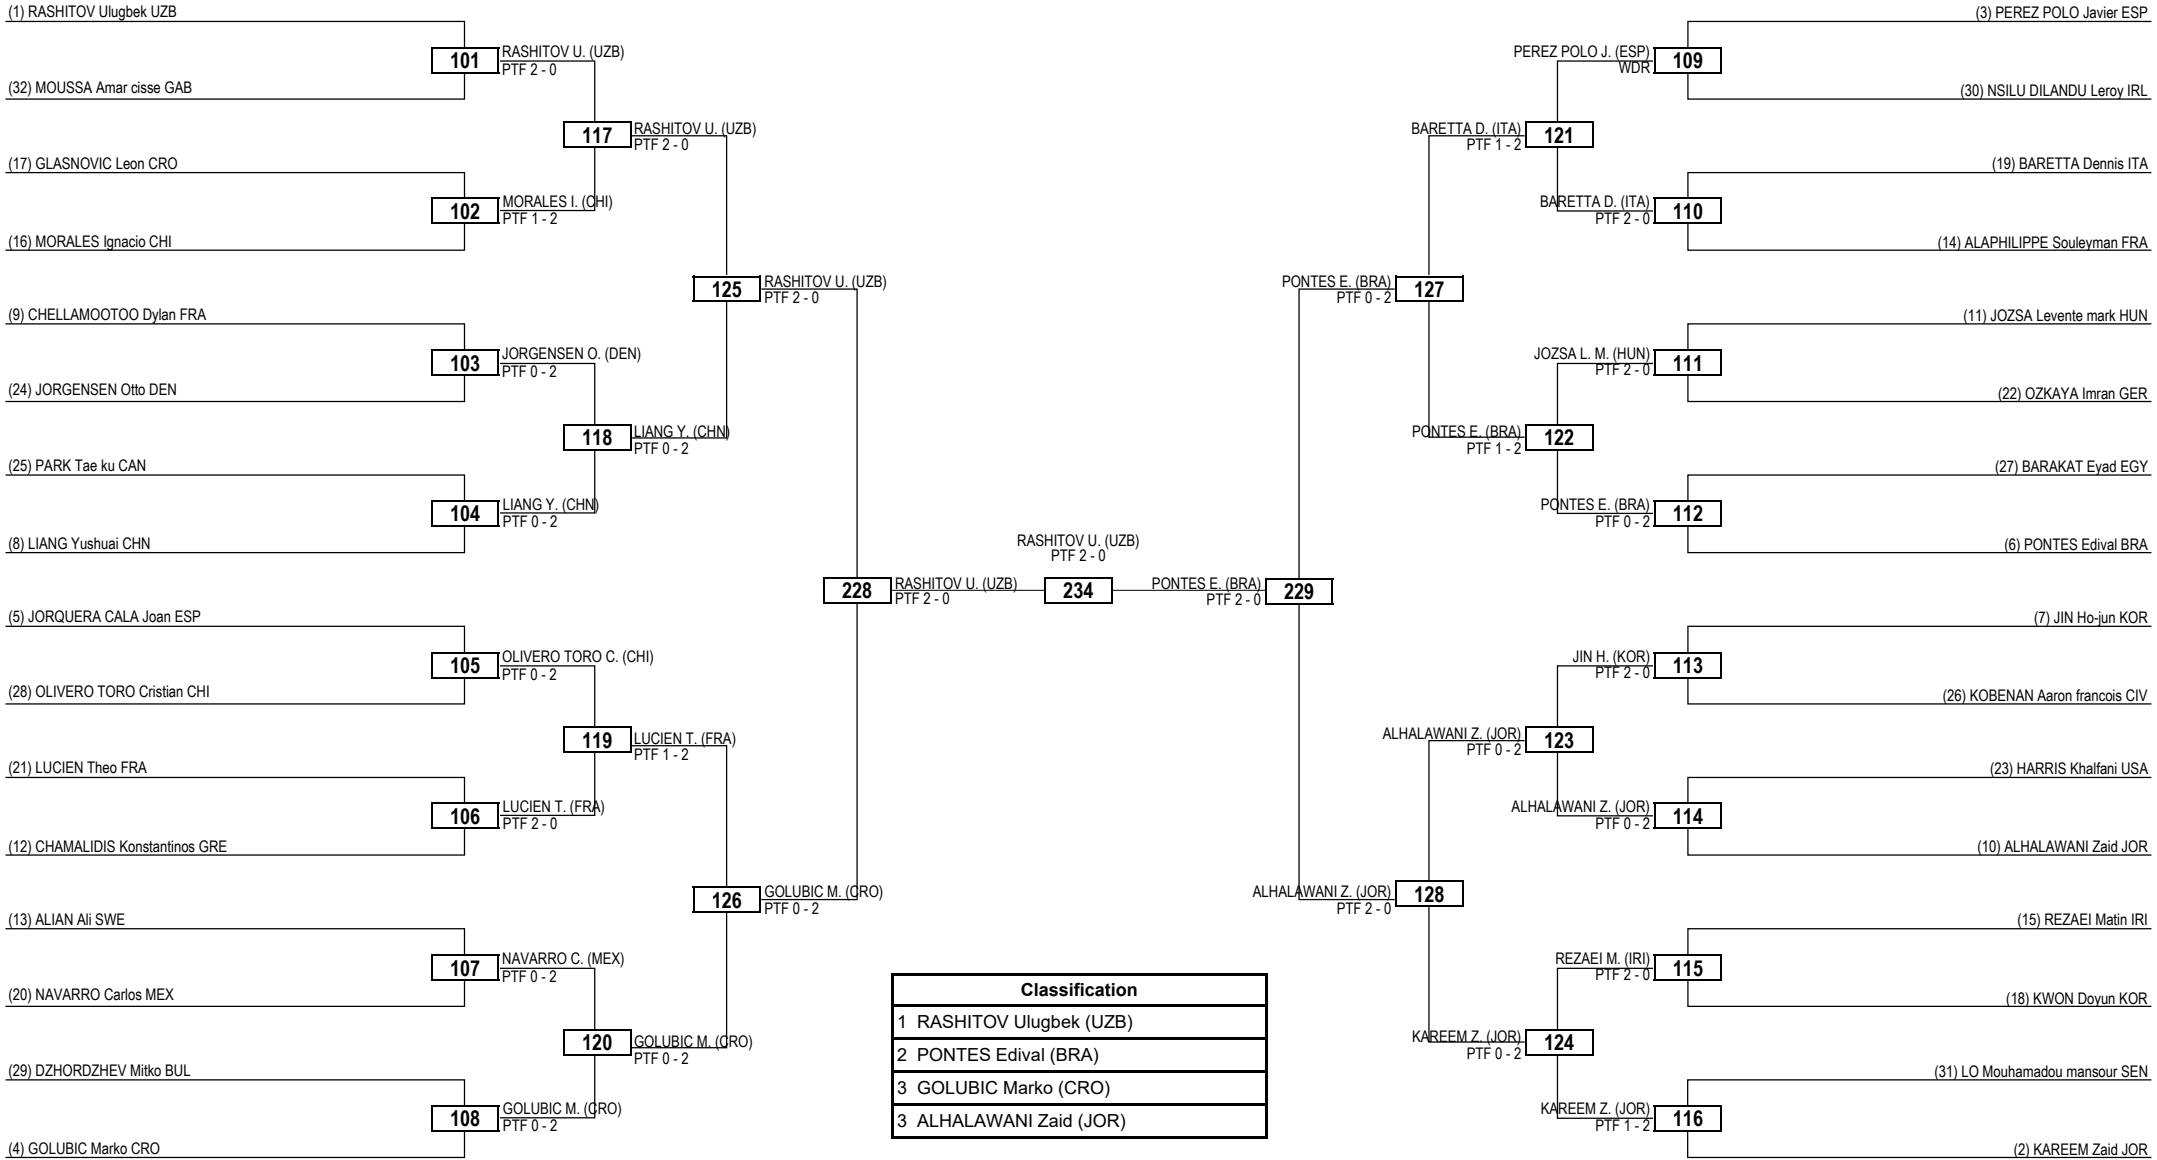

Round of 32 Round of 16 Quarterfinals Semifinals Final Semifinals Quarterfinals Round of 16 Round of 32

LEGEND RSC: Win by Referee Stop the Contest WDR: Win by Withdrawal DQB: Win by Disqualification for unsportsmanlike behavior
 (x) Seed PTF: Win by Final Score DSQ: Win by Disqualification R: Round