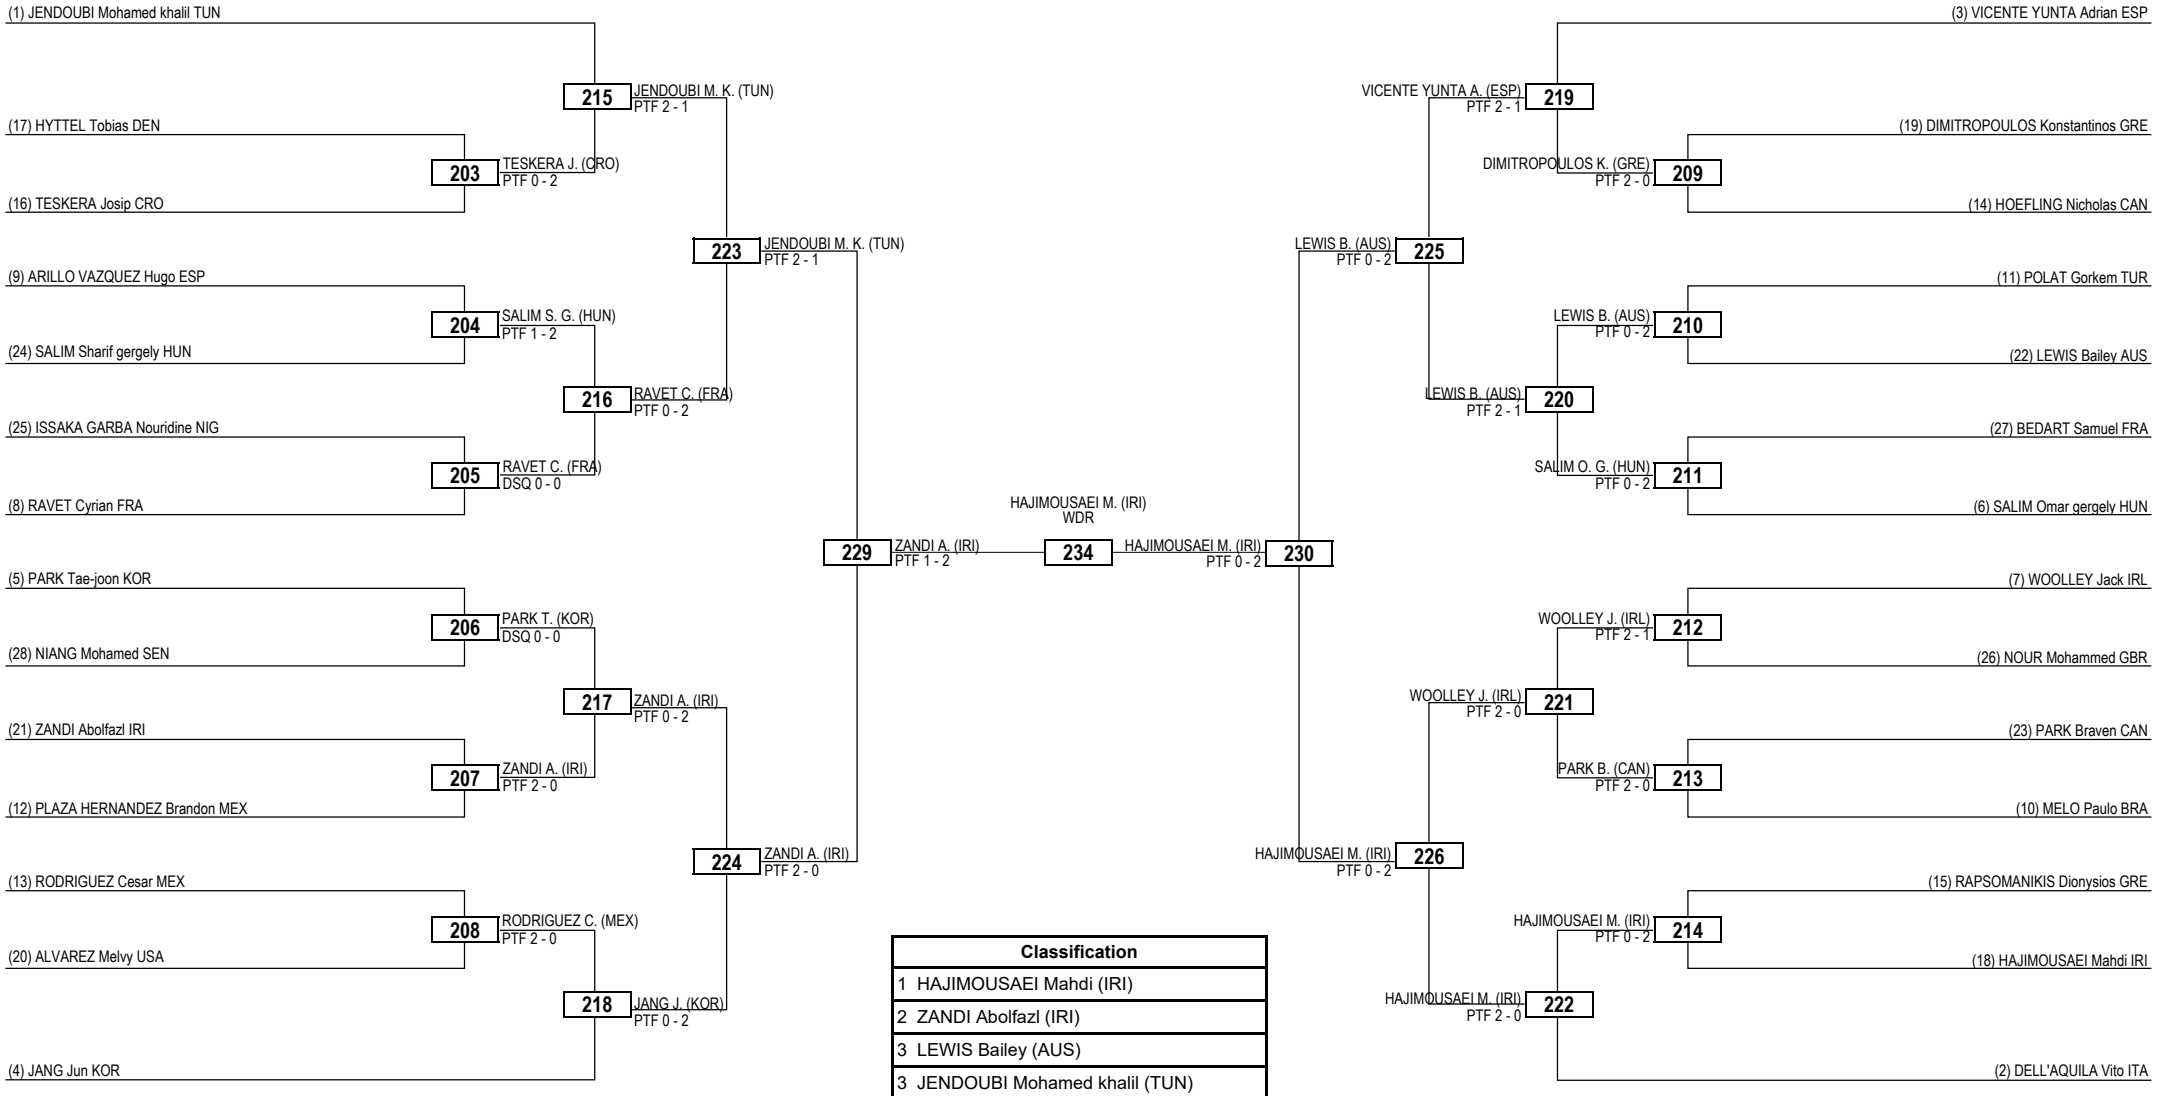

Round of 32 Round of 16 Quarterfinals Semifinals Final Semifinals Quarterfinals Round of 16 Round of 32

LEGEND RSC: Win by Referee Stop the Contest WDR: Win by Withdrawal DQB: Win by Disqualification for unsportsmanlike behavior
 (x) Seed PTF: Win by Final Score DSQ: Win by Disqualification R: Round