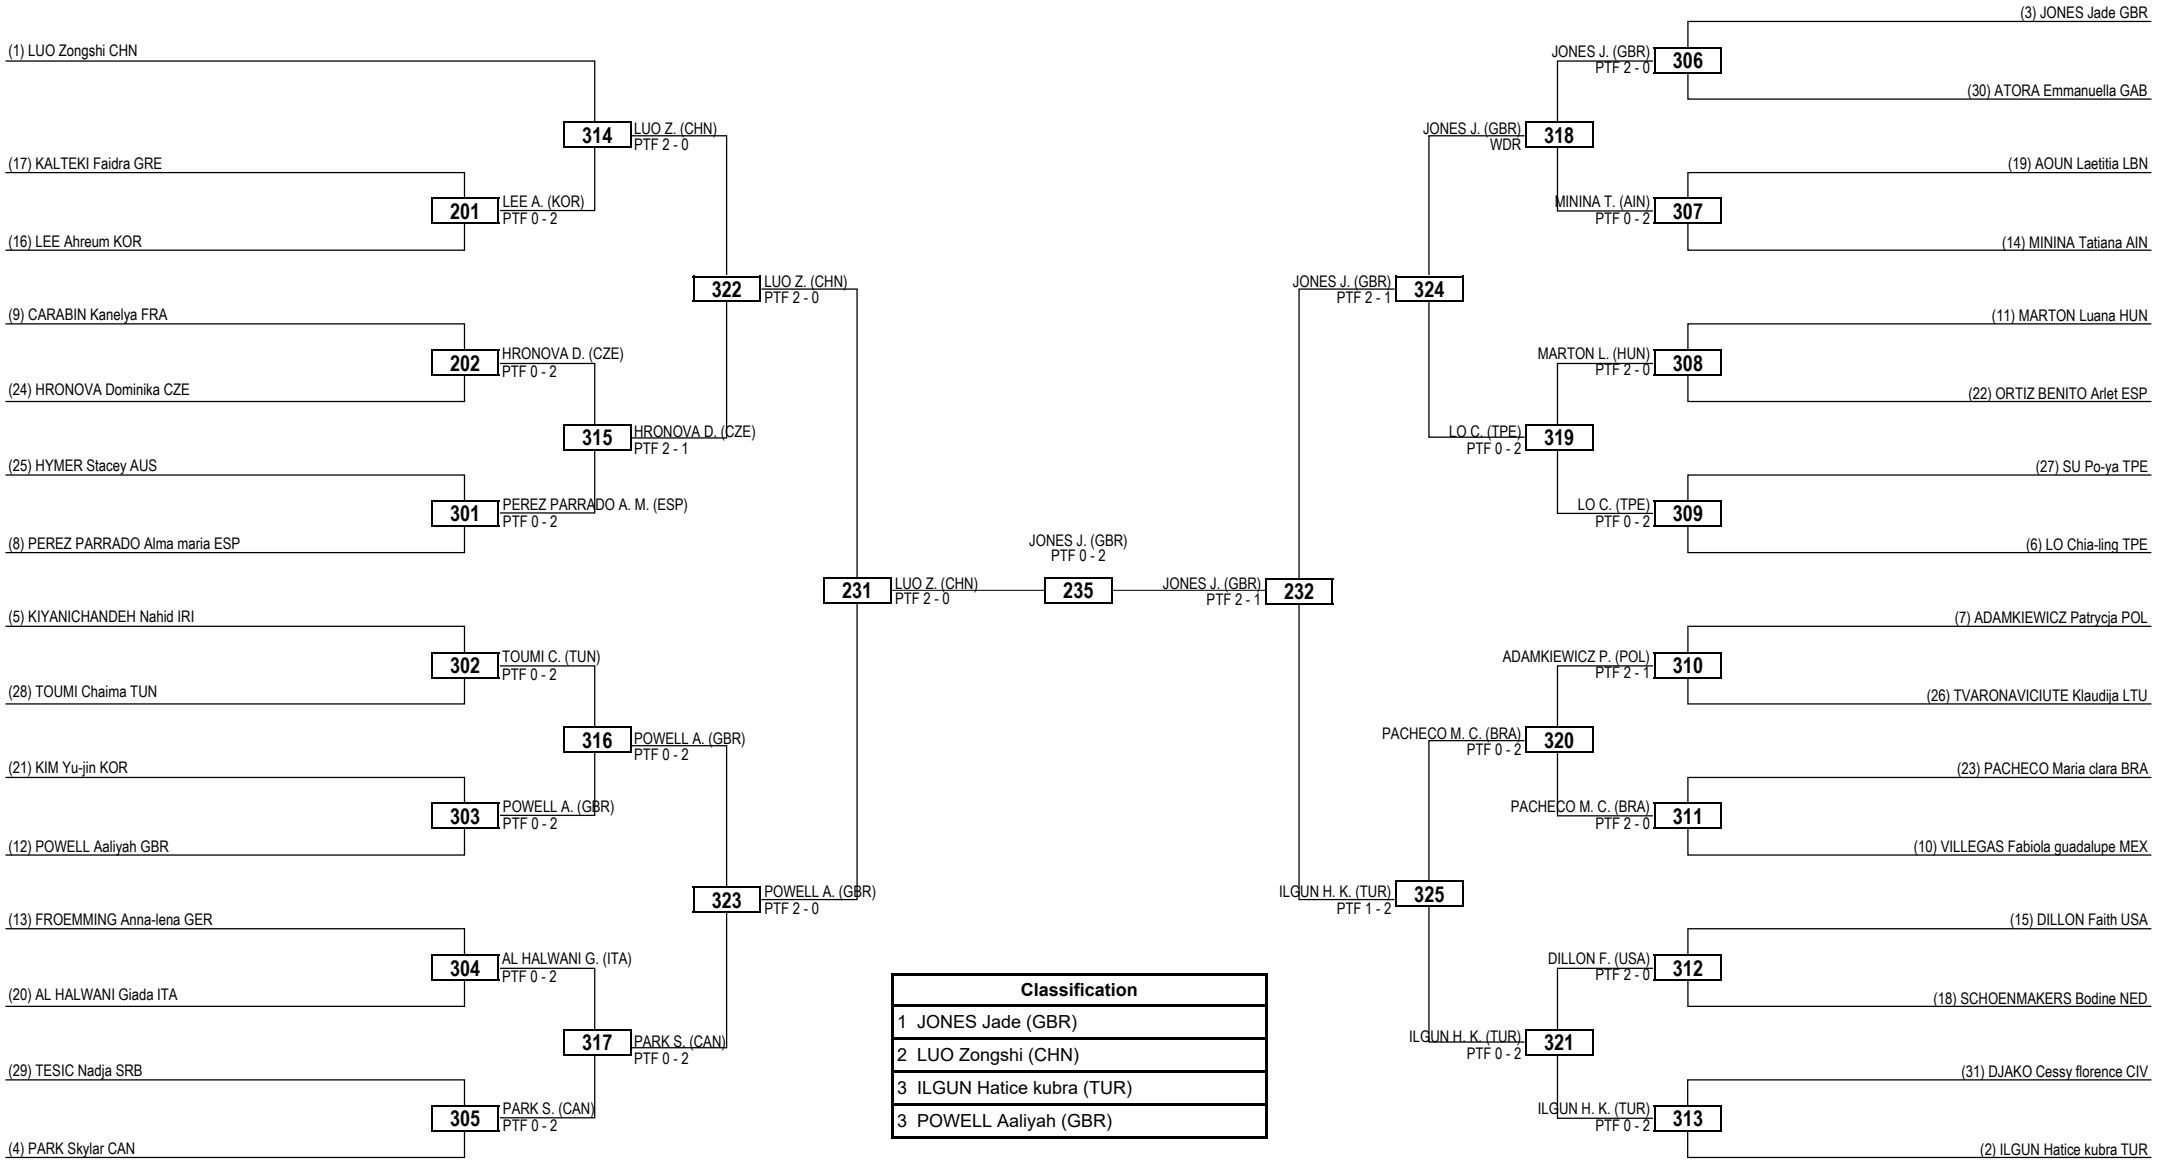

Round of 32 Round of 16 Quarterfinals Semifinals Final Semifinals Quarterfinals Round of 16 Round of 32

LEGEND RSC: Win by Referee Stop the Contest WDR: Win by Withdrawal DQB: Win by Disqualification for unsportsmanlike behavior
 (x) Seed PTF: Win by Final Score DSQ: Win by Disqualification R: Round