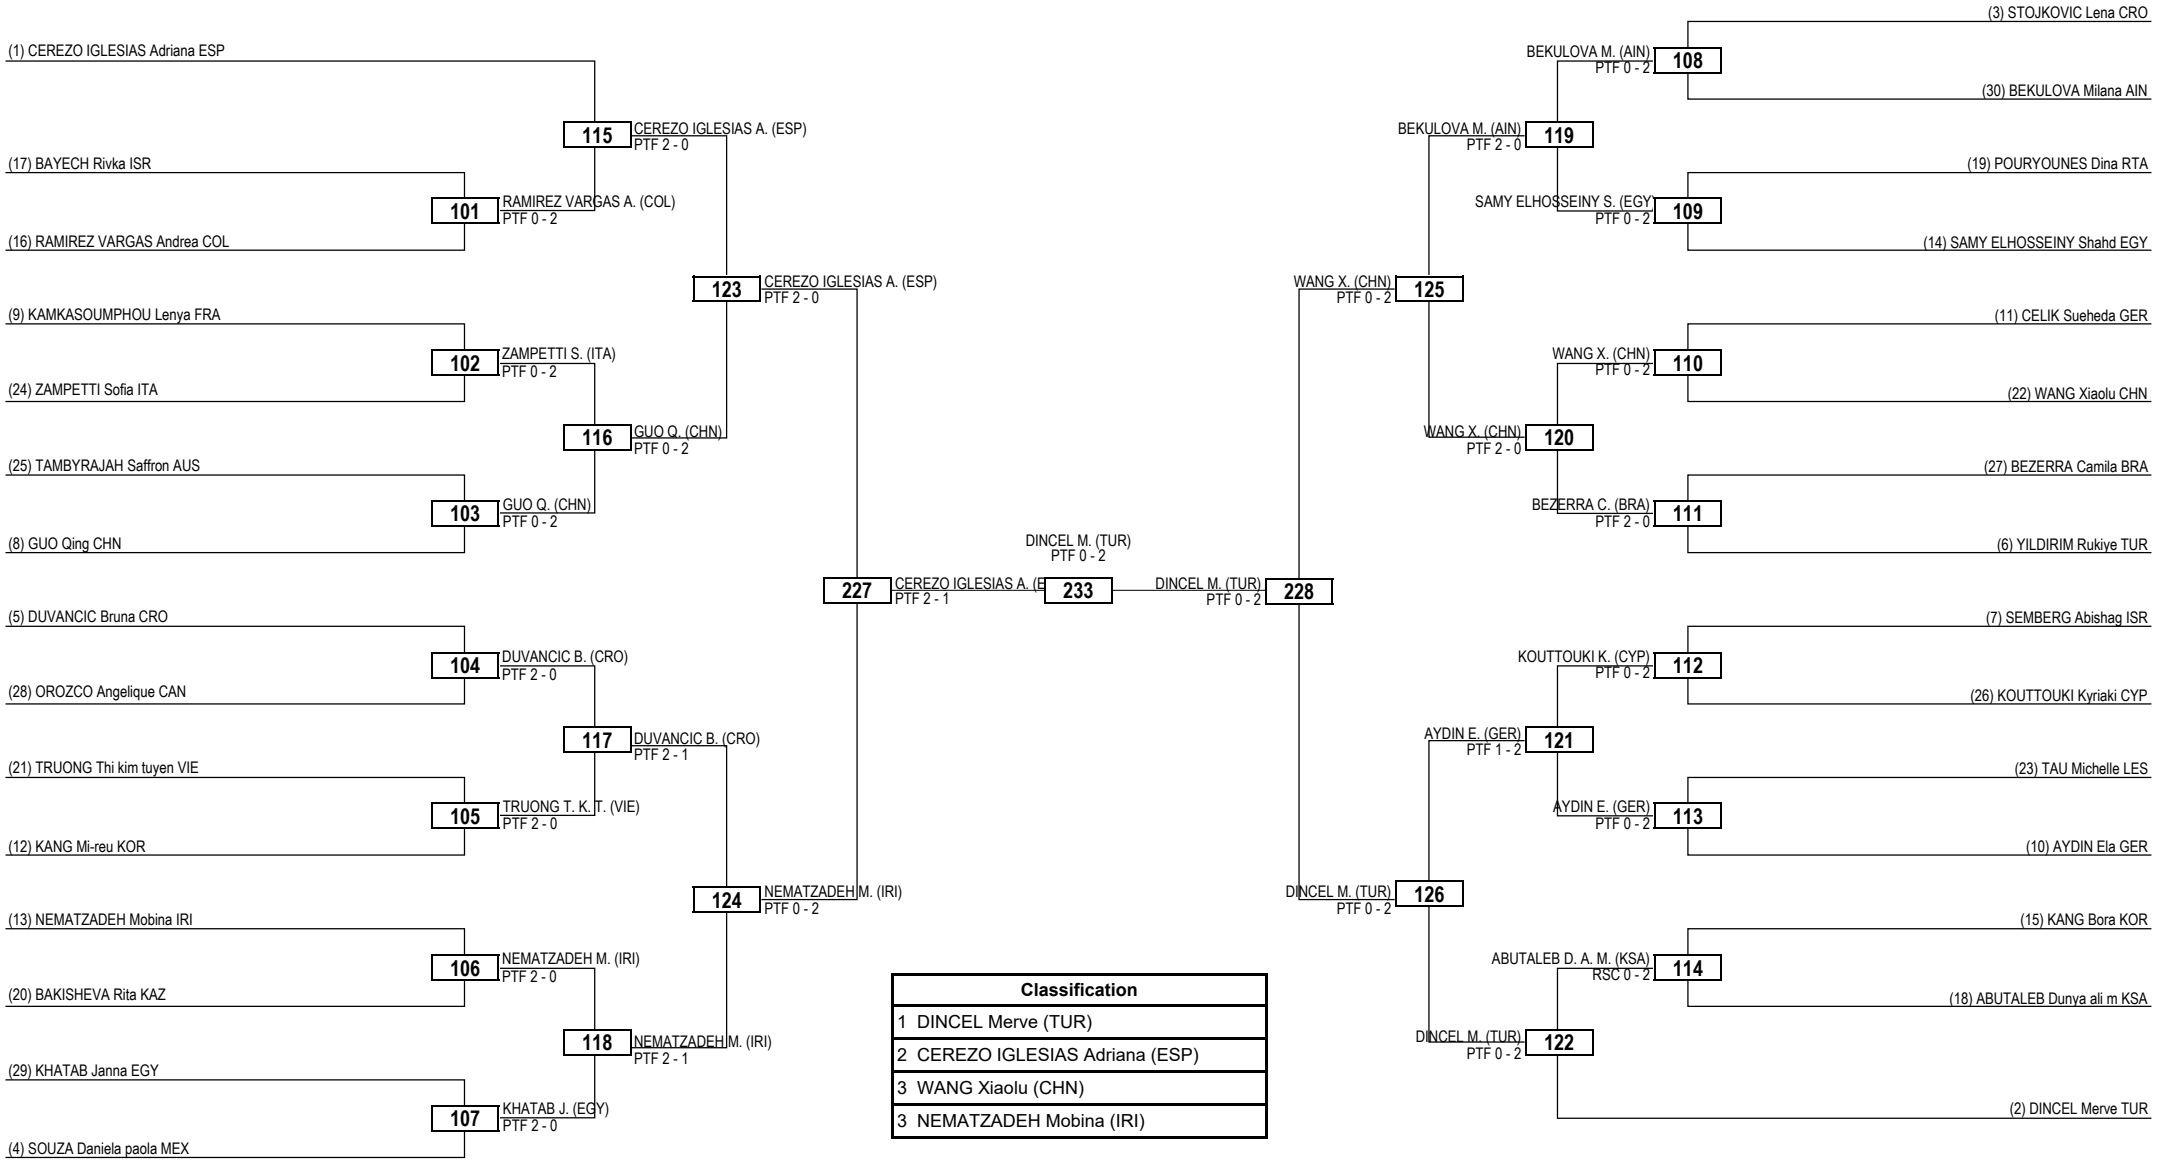

Round of 32 Round of 16 Quarterfinals Semifinals Final Semifinals Quarterfinals Round of 16 Round of 32

LEGEND RSC: Win by Referee Stop the Contest WDR: Win by Withdrawal DQB: Win by Disqualification for unsportsmanlike behavior
 (x) Seed PTF: Win by Final Score DSQ: Win by Disqualification R: Round