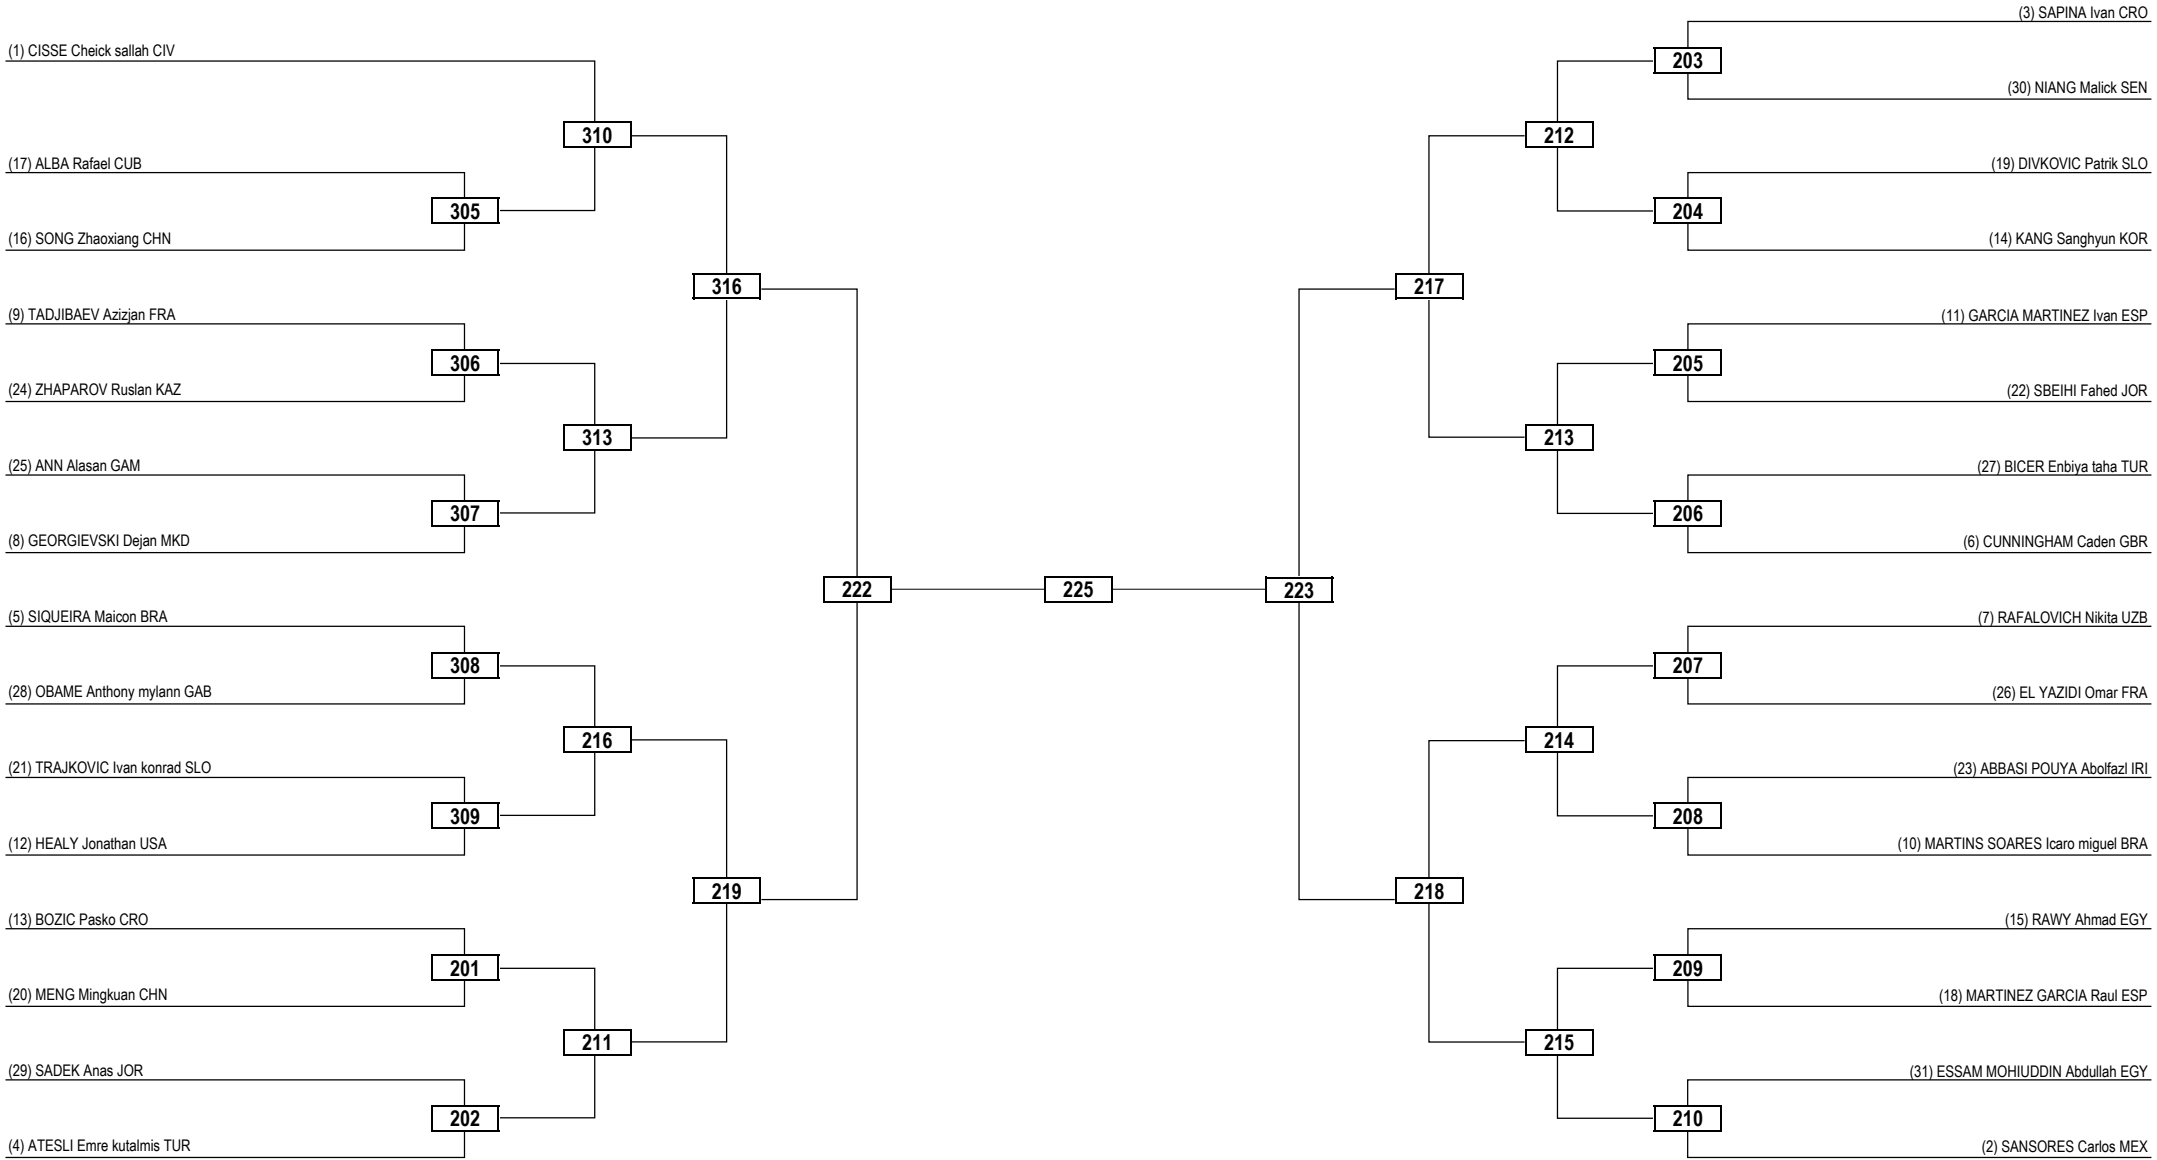

Round of 32    Round of 16    Quarterfinals    Semifinals    Final    Semifinals    Quarterfinals    Round of 16    Round of 32

**LEGEND** RSC: Win by Referee Stop the Contest    WDR: Win by Withdrawal    DQB: Win by Disqualification for unsportsmanlike behavior  
 (x) Seed    PTF: Win by Final Score    DSQ: Win by Disqualification    R: Round

Round of 32	Round of 16	Quarterfinals	Semifinals	Final	Semifinals	Quarterfinals	Round of 16	Round of 32
-------------	-------------	---------------	------------	-------	------------	---------------	-------------	-------------

**LEGEND** RSC: Win by Referee Stop the Contest    WDR: Win by Withdrawal    DQB: Win by Disqualification for unsportsmanlike behavior  
 (x) Seed    PTF: Win by Final Score    DSQ: Win by Disqualification    R: Round