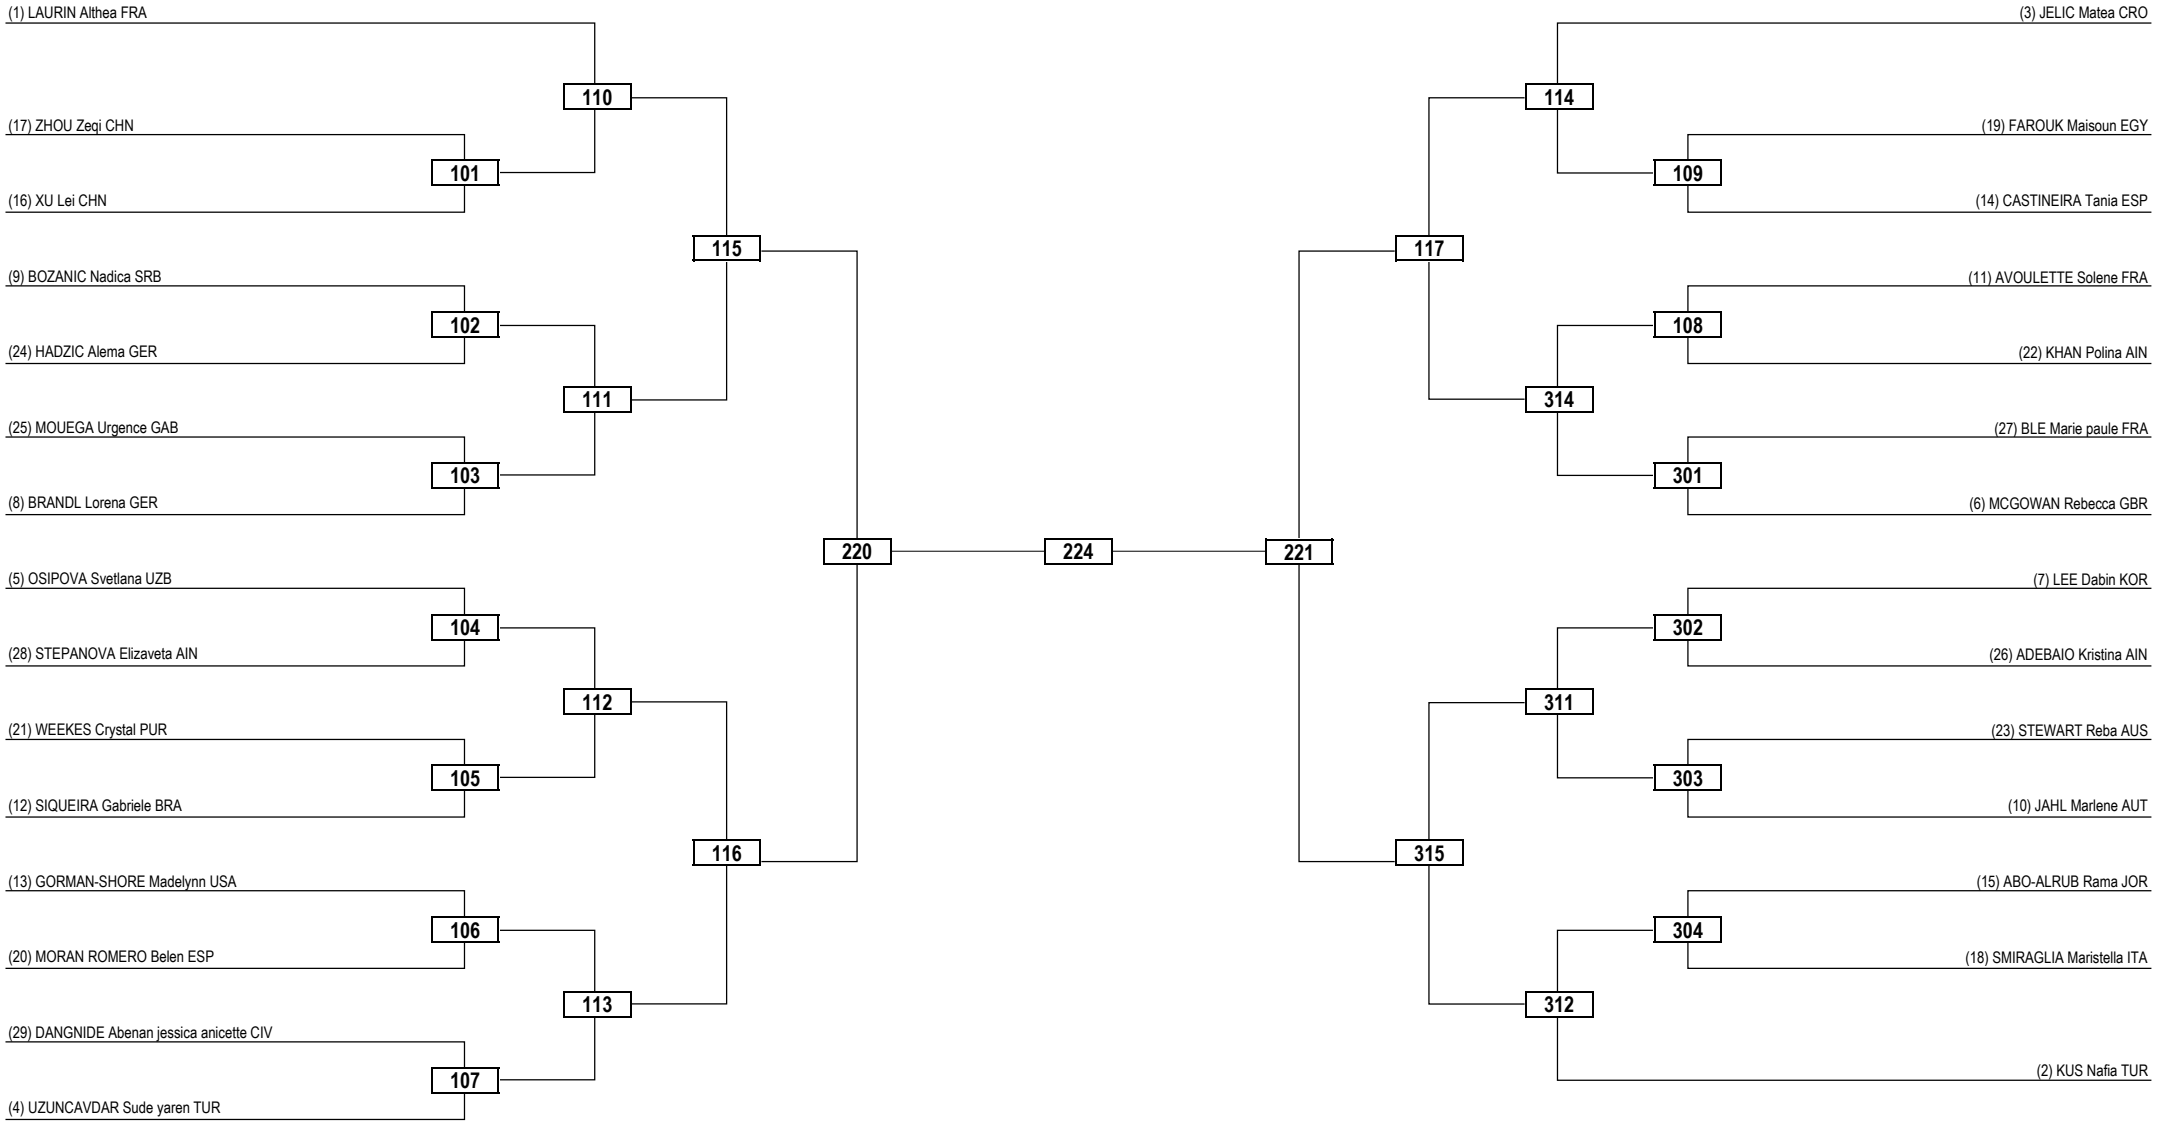

Round of 32    Round of 16    Quarterfinals    Semifinals    Final    Semifinals    Quarterfinals    Round of 16    Round of 32

**LEGEND** RSC: Win by Referee Stop the Contest    WDR: Win by Withdrawal    DQB: Win by Disqualification for unsportsmanlike behavior  
 (x) Seed    PTF: Win by Final Score    DSQ: Win by Disqualification    R: Round

Round of 32	Round of 16	Quarterfinals	Semifinals	Final	Semifinals	Quarterfinals	Round of 16	Round of 32
-------------	-------------	---------------	------------	-------	------------	---------------	-------------	-------------

**LEGEND** RSC: Win by Referee Stop the Contest    WDR: Win by Withdrawal    DQB: Win by Disqualification for unsportsmanlike behavior  
 (x) Seed    PTF: Win by Final Score    DSQ: Win by Disqualification    R: Round