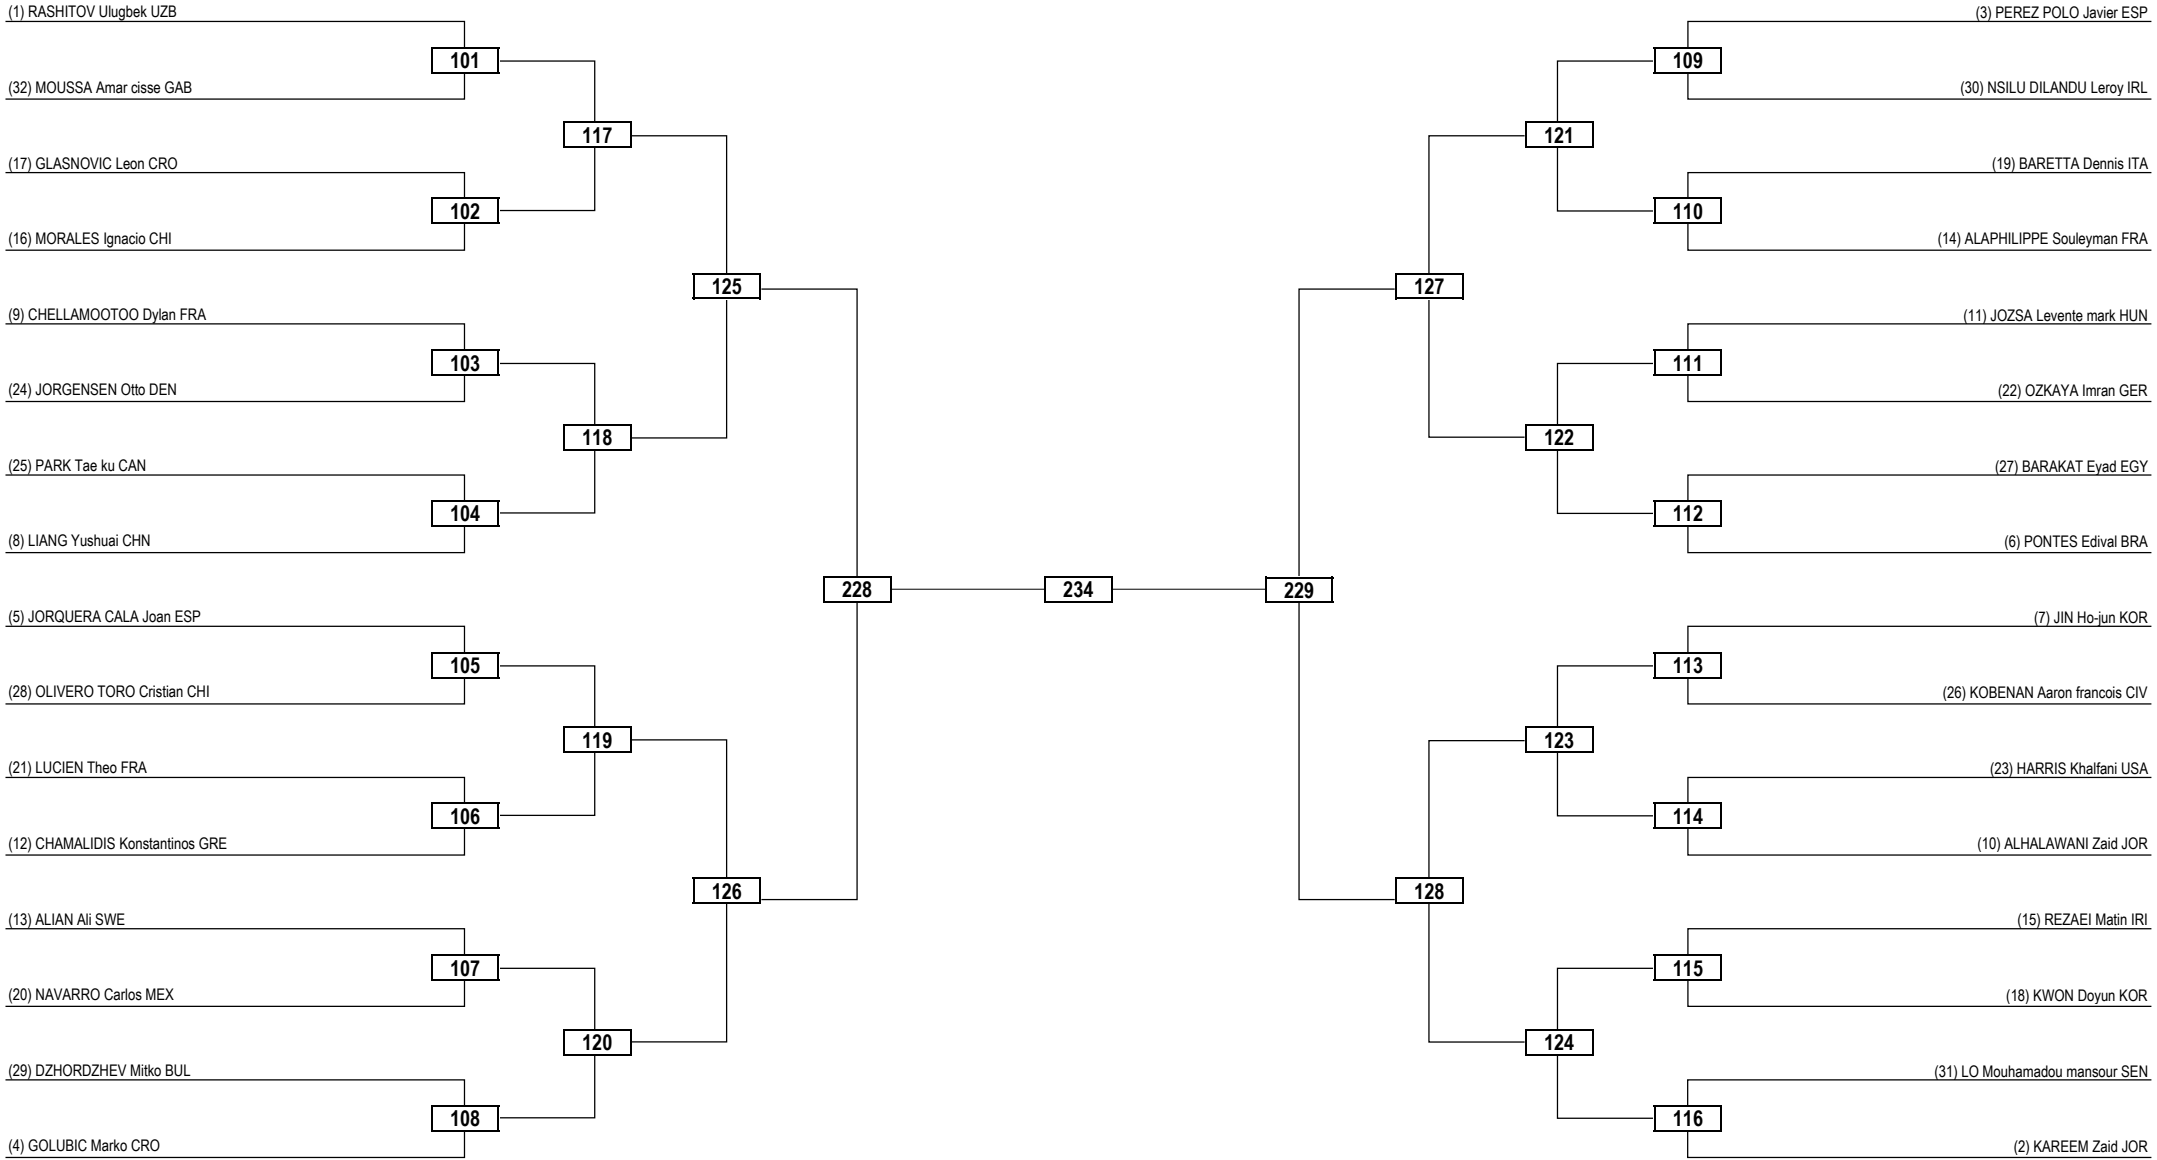

Round of 32 Round of 16 Quarterfinals Semifinals Final Semifinals Quarterfinals Round of 16 Round of 32

LEGEND RSC: Win by Referee Stop the Contest WDR: Win by Withdrawal DQB: Win by Disqualification for unsportsmanlike behavior
 (x) Seed PTF: Win by Final Score DSQ: Win by Disqualification R: Round

Round of 32	Round of 16	Quarterfinals	Semifinals	Final	Semifinals	Quarterfinals	Round of 16	Round of 32
-------------	-------------	---------------	------------	-------	------------	---------------	-------------	-------------

LEGEND RSC: Win by Referee Stop the Contest WDR: Win by Withdrawal DQB: Win by Disqualification for unsportsmanlike behavior
 (x) Seed PTF: Win by Final Score DSQ: Win by Disqualification R: Round

Round of 32	Round of 16	Quarterfinals	Semifinals	Final	Semifinals	Quarterfinals	Round of 16	Round of 32
-------------	-------------	---------------	------------	-------	------------	---------------	-------------	-------------

LEGEND RSC: Win by Referee Stop the Contest WDR: Win by Withdrawal DQB: Win by Disqualification for unsportsmanlike behavior
 (x) Seed PTF: Win by Final Score DSQ: Win by Disqualification R: Round