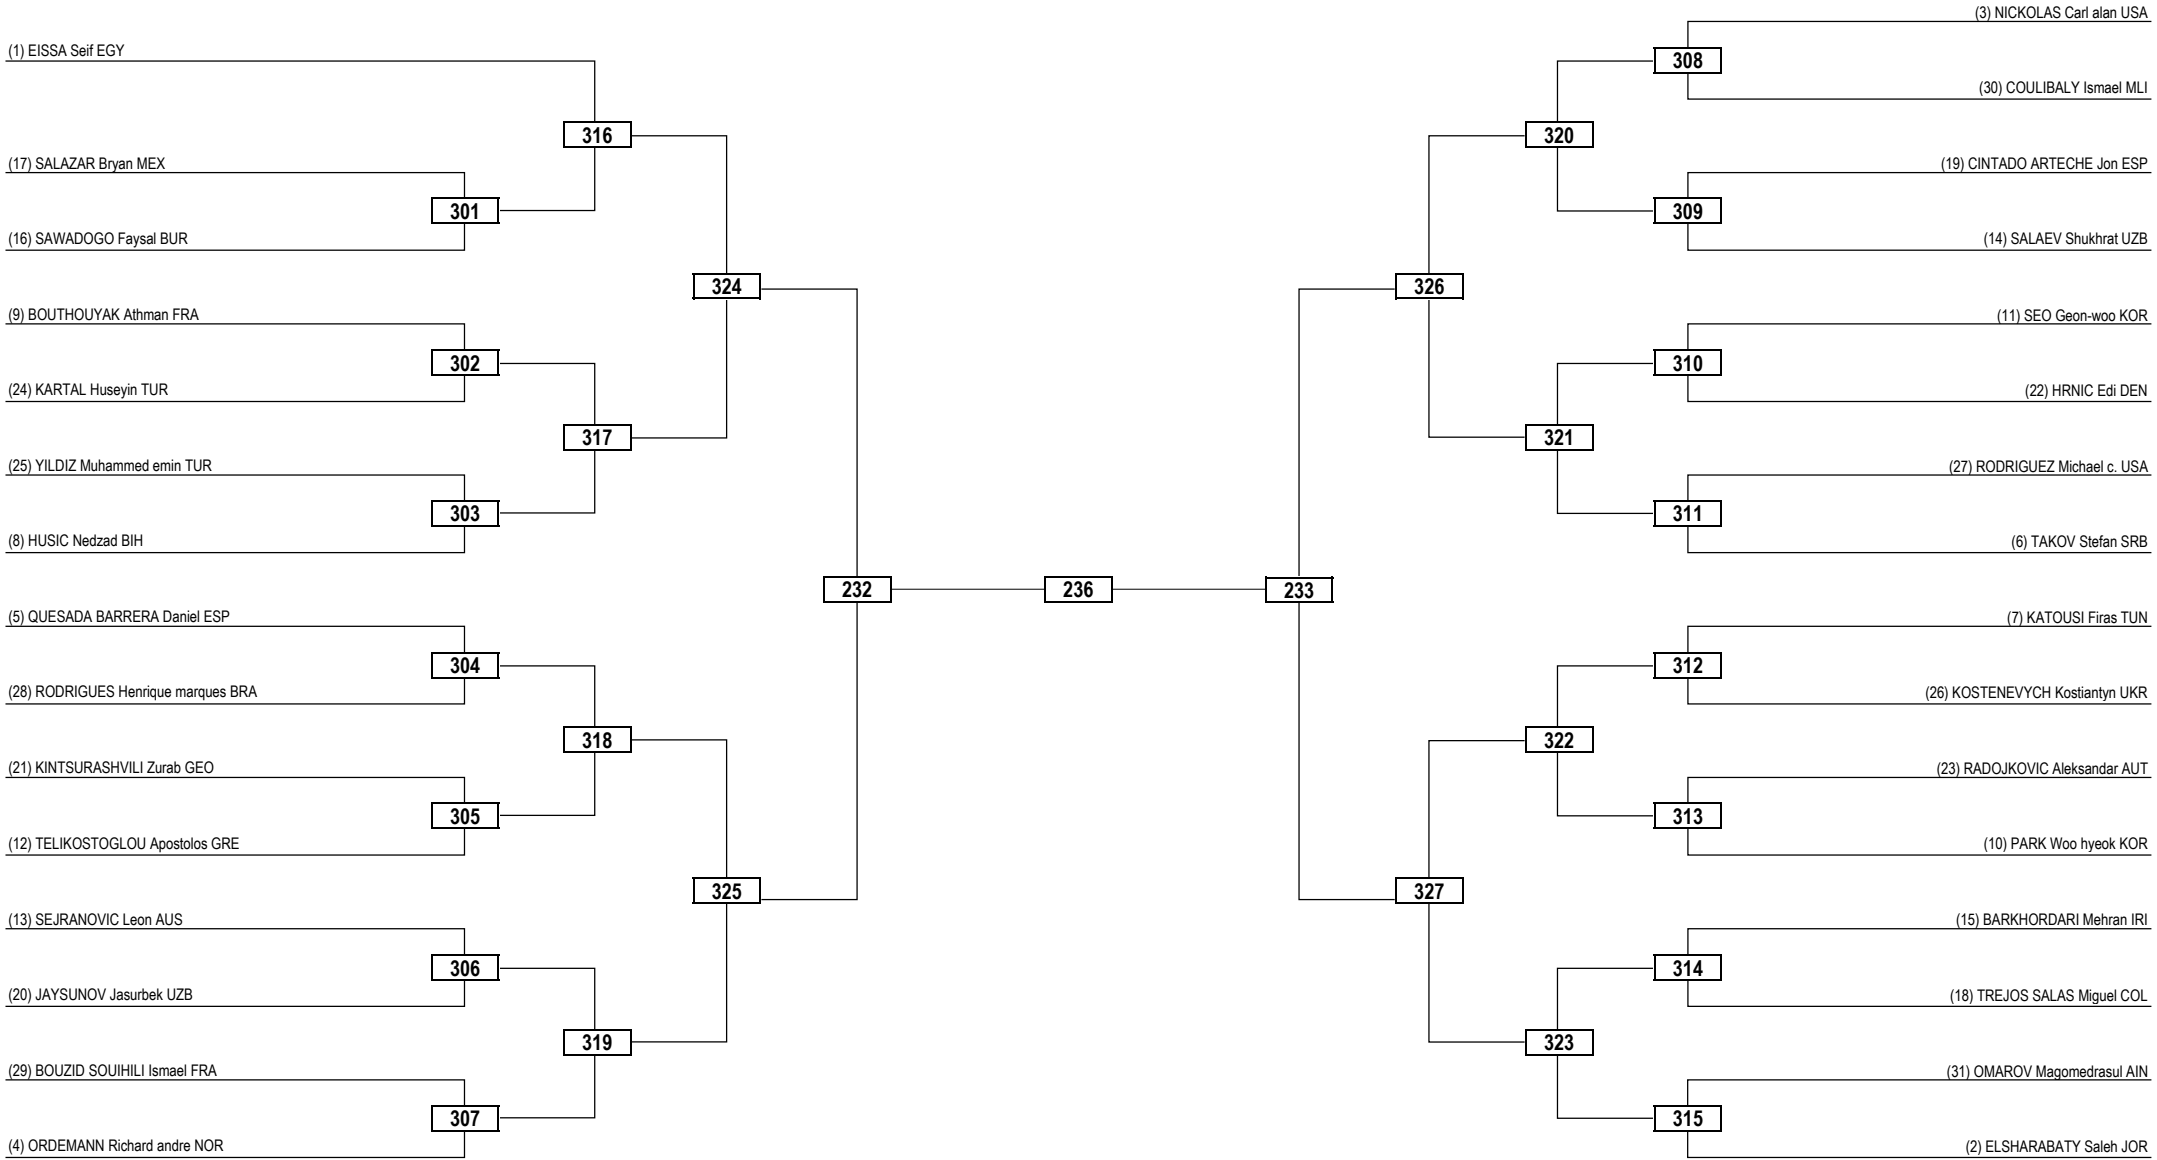

Round of 32 Round of 16 Quarterfinals Semifinals Final Semifinals Quarterfinals Round of 16 Round of 32

LEGEND RSC: Win by Referee Stop the Contest WDR: Win by Withdrawal DQB: Win by Disqualification for unsportsmanlike behavior
 (x) Seed PTF: Win by Final Score DSQ: Win by Disqualification R: Round

Round of 32	Round of 16	Quarterfinals	Semifinals	Final	Semifinals	Quarterfinals	Round of 16	Round of 32
-------------	-------------	---------------	------------	-------	------------	---------------	-------------	-------------

LEGEND RSC: Win by Referee Stop the Contest WDR: Win by Withdrawal DQB: Win by Disqualification for unsportsmanlike behavior
 (x) Seed PTF: Win by Final Score DSQ: Win by Disqualification R: Round

Round of 32	Round of 16	Quarterfinals	Semifinals	Final	Semifinals	Quarterfinals	Round of 16	Round of 32
-------------	-------------	---------------	------------	-------	------------	---------------	-------------	-------------

LEGEND RSC: Win by Referee Stop the Contest WDR: Win by Withdrawal DQB: Win by Disqualification for unsportsmanlike behavior
 (x) Seed PTF: Win by Final Score DSQ: Win by Disqualification R: Round