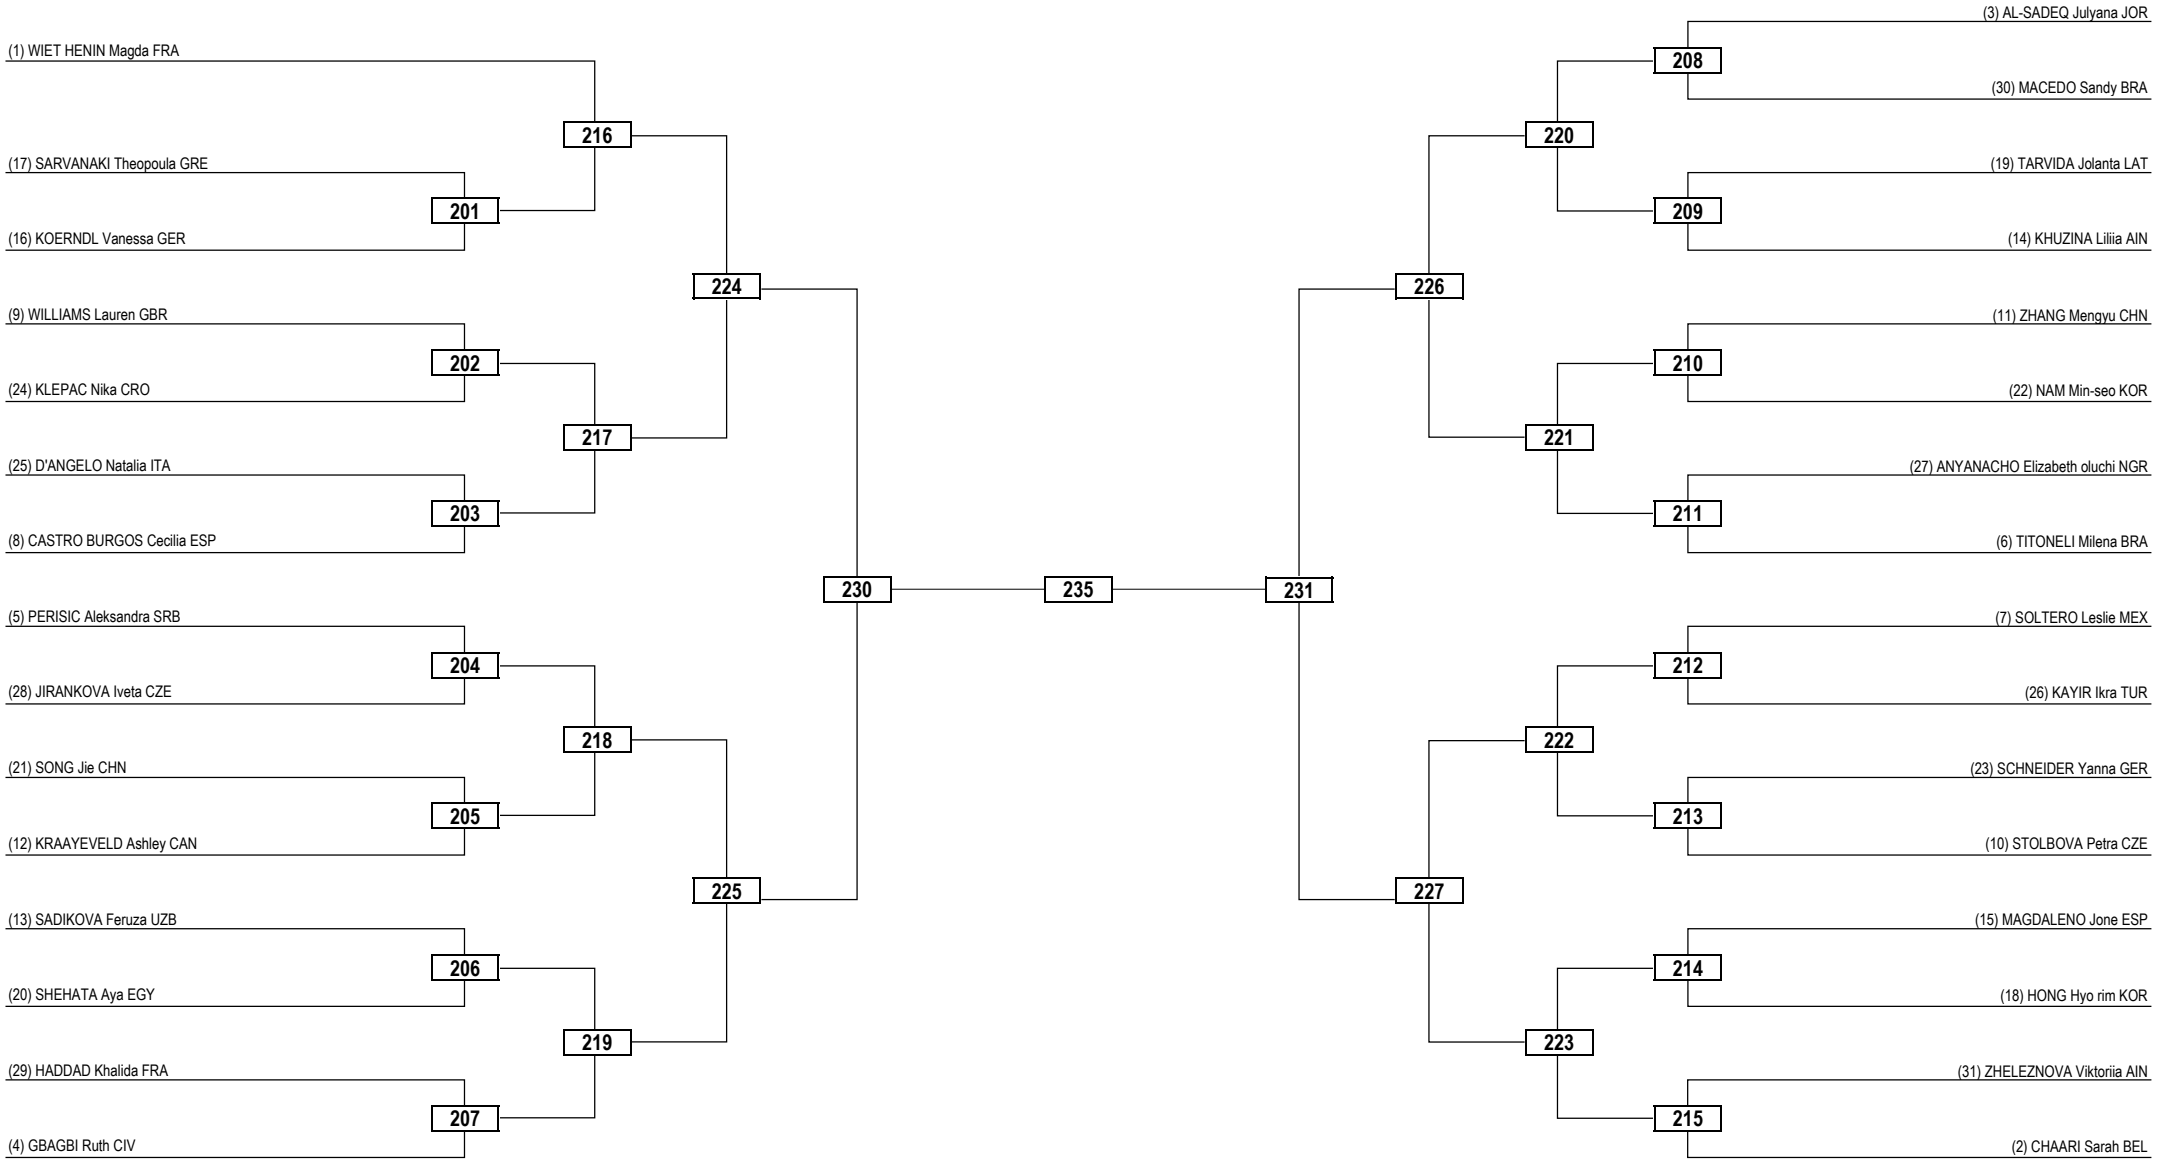

Round of 32 Round of 16 Quarterfinals Semifinals Final Semifinals Quarterfinals Round of 16 Round of 32

LEGEND RSC: Win by Referee Stop the Contest WDR: Win by Withdrawal DQB: Win by Disqualification for unsportsmanlike behavior
 (x) Seed PTF: Win by Final Score DSQ: Win by Disqualification R: Round

Round of 32	Round of 16	Quarterfinals	Semifinals	Final	Semifinals	Quarterfinals	Round of 16	Round of 32
-------------	-------------	---------------	------------	-------	------------	---------------	-------------	-------------

LEGEND RSC: Win by Referee Stop the Contest WDR: Win by Withdrawal DQB: Win by Disqualification for unsportsmanlike behavior
 (x) Seed PTF: Win by Final Score DSQ: Win by Disqualification R: Round

Round of 32	Round of 16	Quarterfinals	Semifinals	Final	Semifinals	Quarterfinals	Round of 16	Round of 32
-------------	-------------	---------------	------------	-------	------------	---------------	-------------	-------------

LEGEND RSC: Win by Referee Stop the Contest WDR: Win by Withdrawal DQB: Win by Disqualification for unsportsmanlike behavior
 (x) Seed PTF: Win by Final Score DSQ: Win by Disqualification R: Round