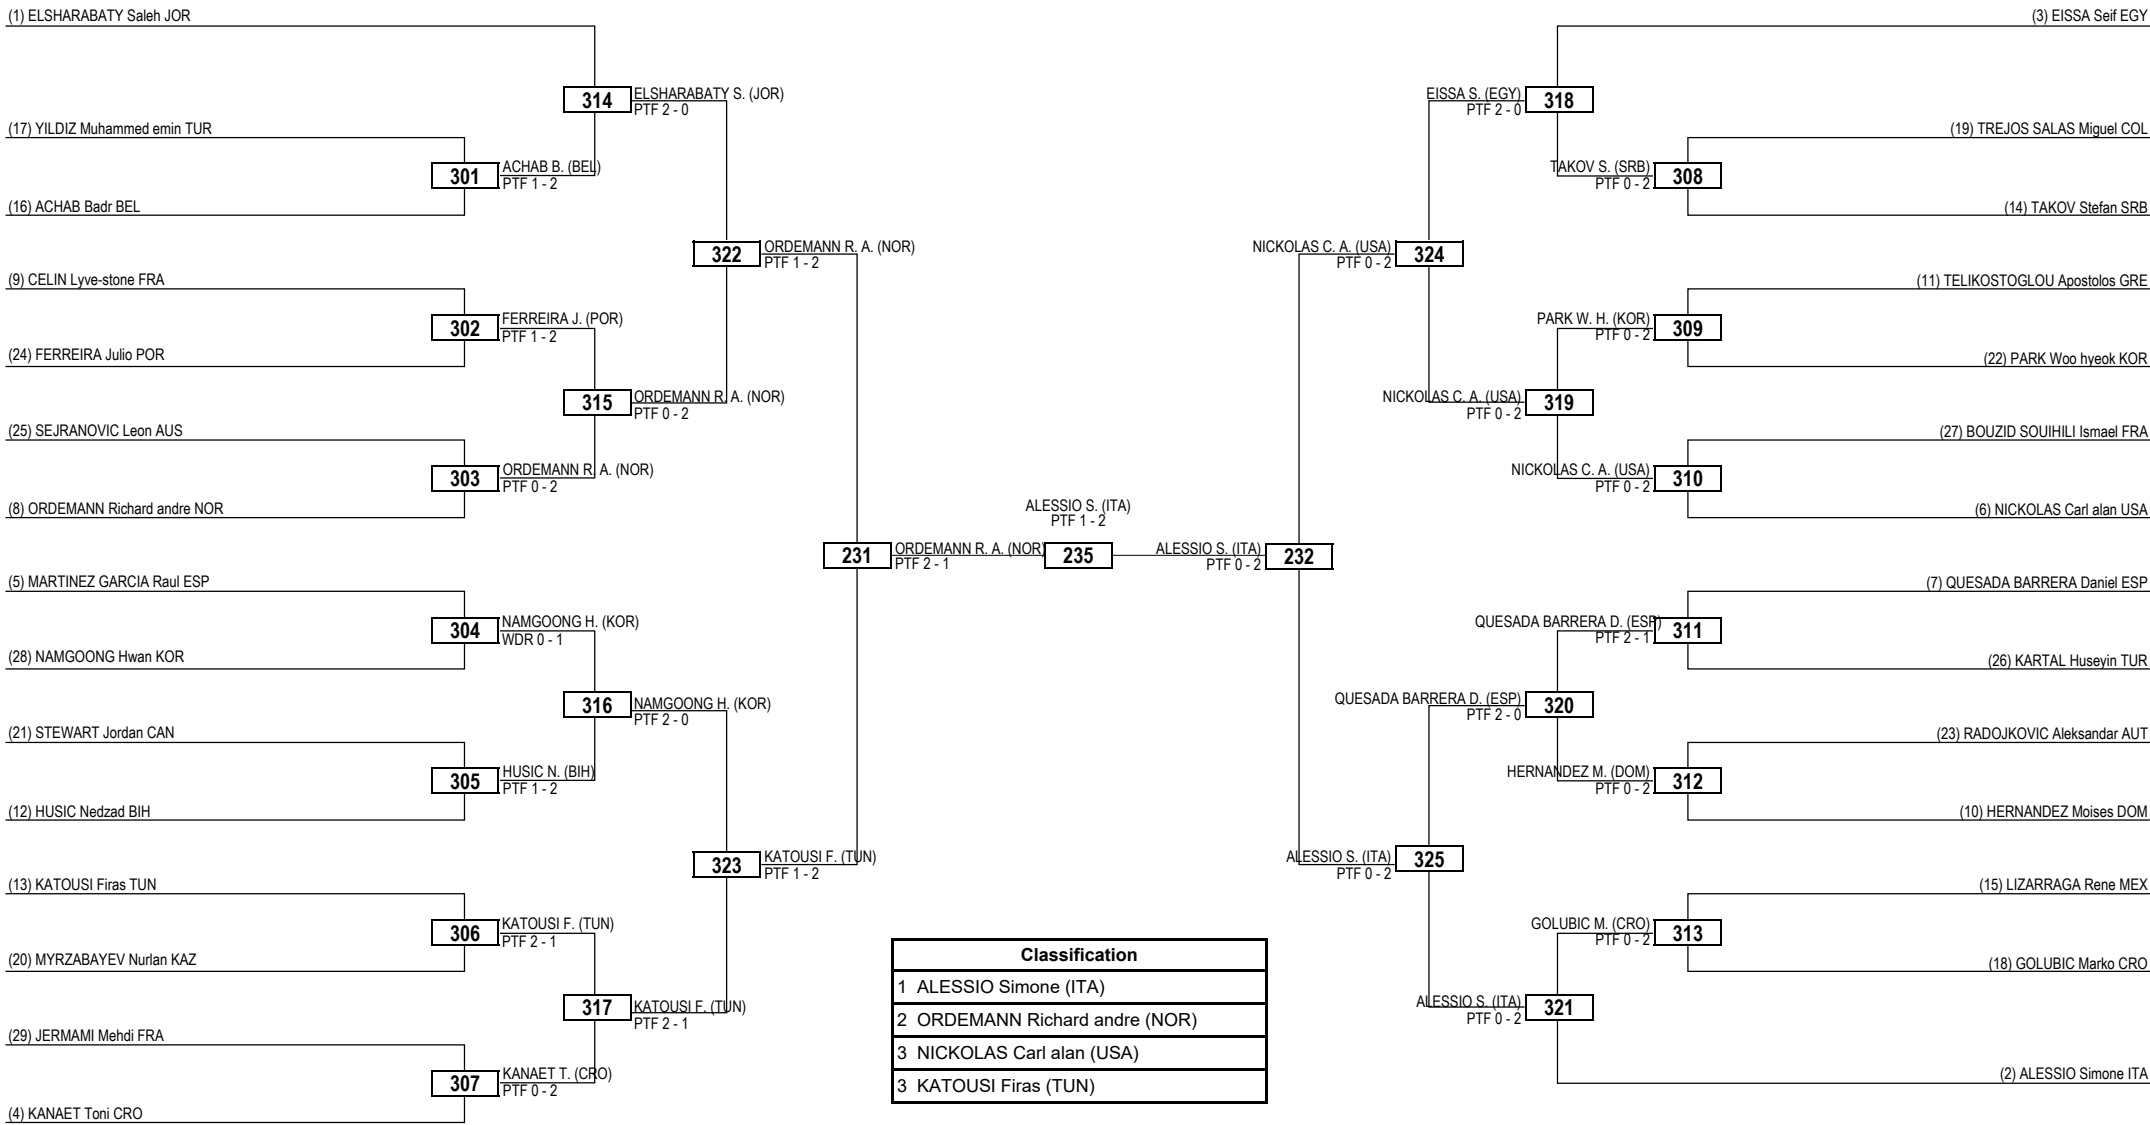

Round of 32 Round of 16 Quarterfinals Semifinals Final Semifinals Quarterfinals Round of 16 Round of 32

LEGEND RSC: Win by Referee Stop Contest PTG: Win by Point Gap SUP: Win by Superiority DSQ: Win by Disqualification DQB: Win by Disqualification for unsportsmanlike behavior DWR: Double Withdrawal R: Round
 (x) **Seed** PTF: Win by Final Score GDP: Win by Golden Points WDR: Win by Withdrawal PUN: Win by Punitive Declaration DDB: Double Disqualification for unsportsmanlike behavior DDQ: Double Disqualification

Round of 32 Round of 16 Quarterfinals Semifinals Final Semifinals Quarterfinals Round of 16 Round of 32

LEGEND RSC: Win by Referee Stop Contest PTG: Win by Point Gap SUP: Win by Superiority DSQ: Win by Disqualification DQB: Win by Disqualification for unsportsmanlike behavior DWR: Double Withdrawal R: Round
(x) Seed PTF: Win by Final Score GDP: Win by Golden Points WDR: Win by Withdrawal PUN: Win by Punitive Declaration DDB: Double Disqualification for unsportsmanlike behavior DDQ: Double Disqualification