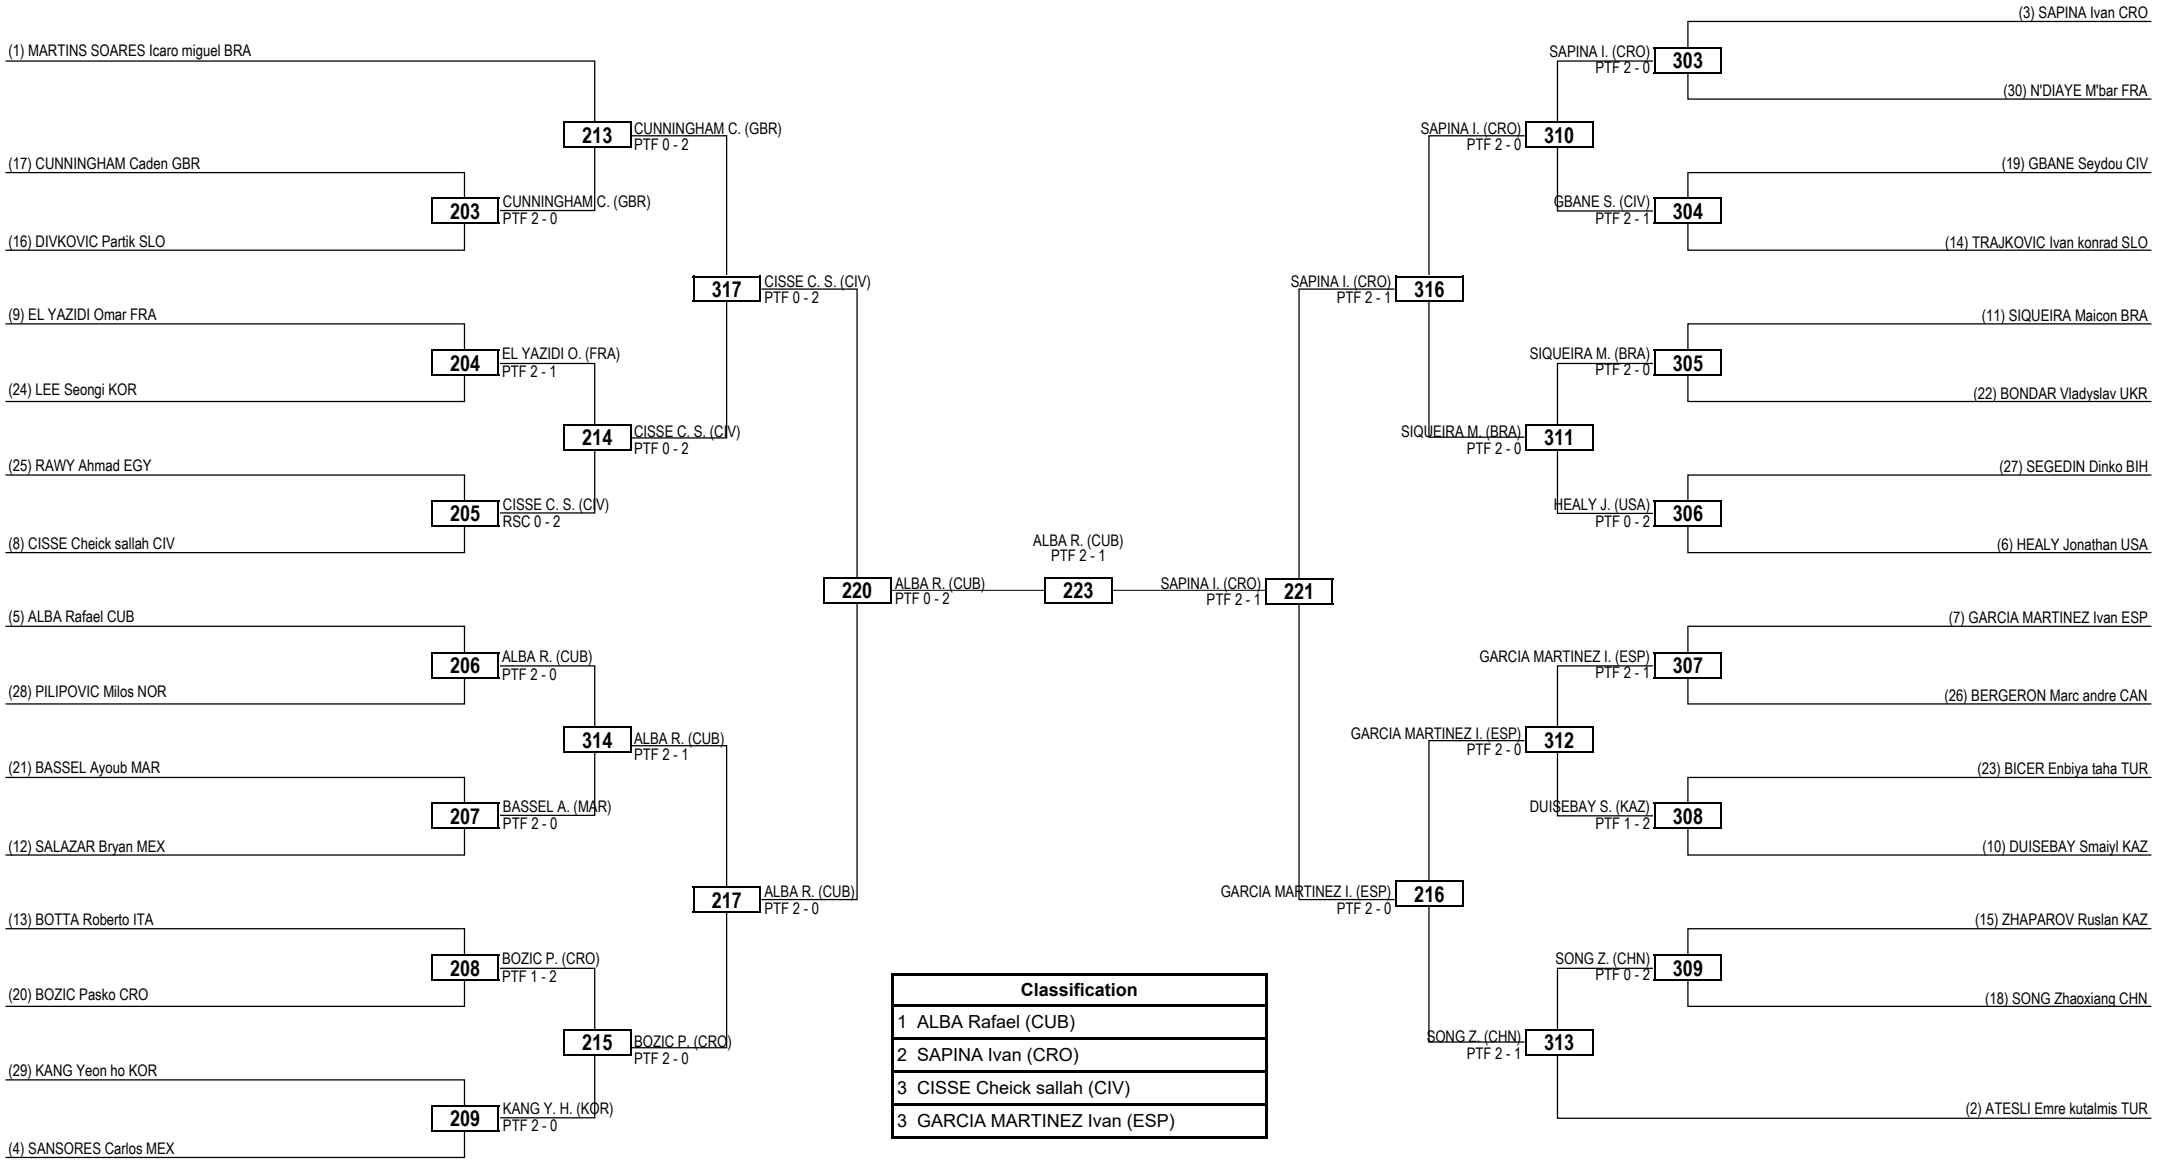

Round of 32   Round of 16   Quarterfinals   Semifinals   Final   Semifinals   Quarterfinals   Round of 16   Round of 32

LEGEND RSC: Win by Referee Stop Contest   PTG: Win by Point Gap   SUP: Win by Superiority   DSQ: Win by Disqualification   DQB: Win by Disqualification for unsportsmanlike behavior   DWR: Double Withdrawal   R: Round
(x) Seed PTF: Win by Final Score   GDP: Win by Golden Points   WDR: Win by Withdrawal   PUN: Win by Punitive Declaration   DDB: Double Disqualification for unsportsmanlike behavior   DDQ: Double Disqualification