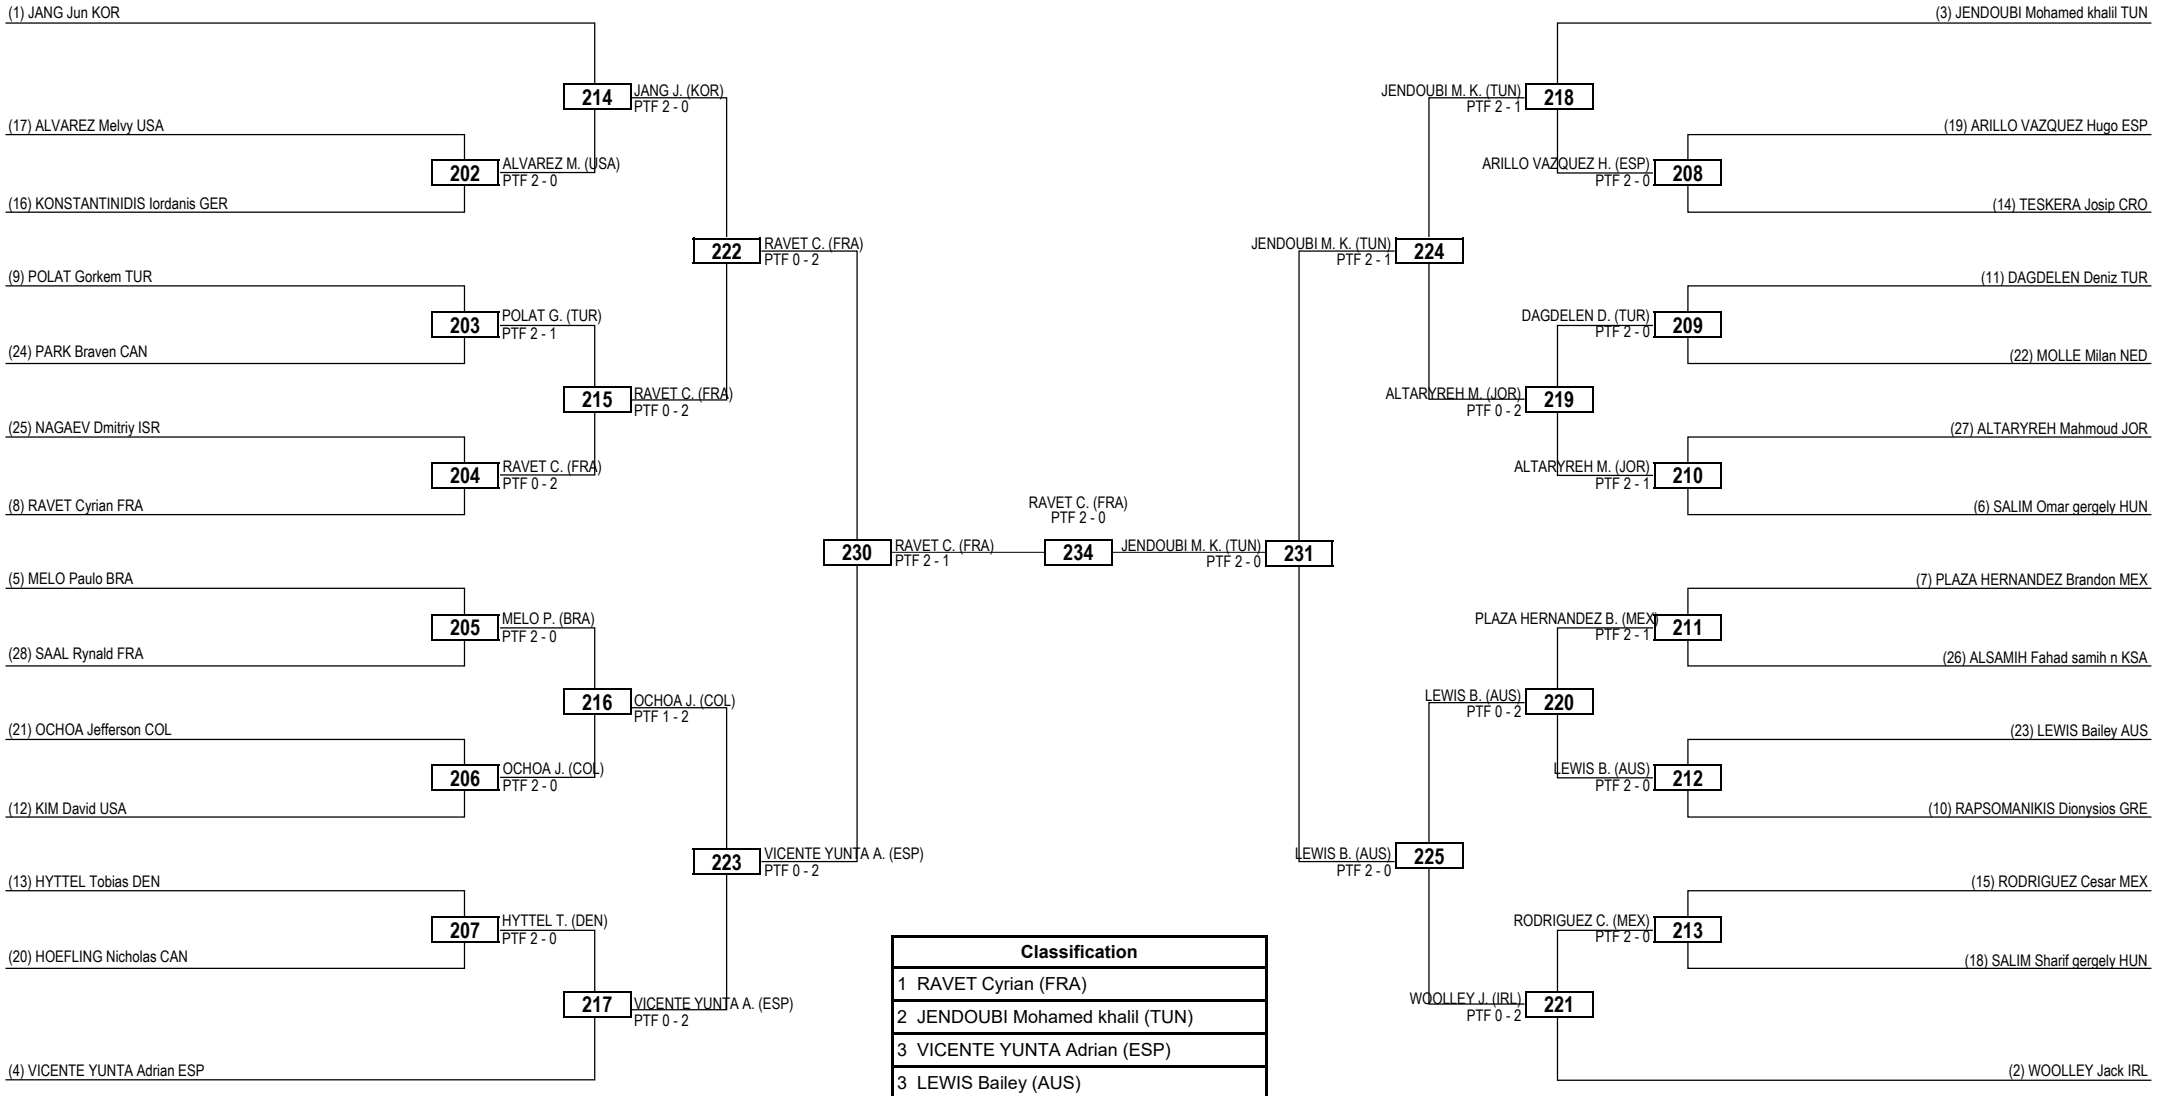

Round of 32 Round of 16 Quarterfinals Semifinals Final Semifinals Quarterfinals Round of 16 Round of 32

LEGEND RSC: Win by Referee Stop Contest PTG: Win by Point Gap SUP: Win by Superiority DSQ: Win by Disqualification DQB: Win by Disqualification for unsportsmanlike behavior DWR: Double Withdrawal R: Round
 (x) **Seed** PTF: Win by Final Score GDP: Win by Golden Points WDR: Win by Withdrawal PUN: Win by Punitive Declaration DDB: Double Disqualification for unsportsmanlike behavior DDQ: Double Disqualification

Round of 32 Round of 16 Quarterfinals Semifinals Final Semifinals Quarterfinals Round of 16 Round of 32

LEGEND RSC: Win by Referee Stop Contest PTG: Win by Point Gap SUP: Win by Superiority DSQ: Win by Disqualification DQB: Win by Disqualification for unsportsmanlike behavior DWR: Double Withdrawal R: Round
(x) Seed PTF: Win by Final Score GDP: Win by Golden Points WDR: Win by Withdrawal PUN: Win by Punitive Declaration DDB: Double Disqualification for unsportsmanlike behavior DDQ: Double Disqualification