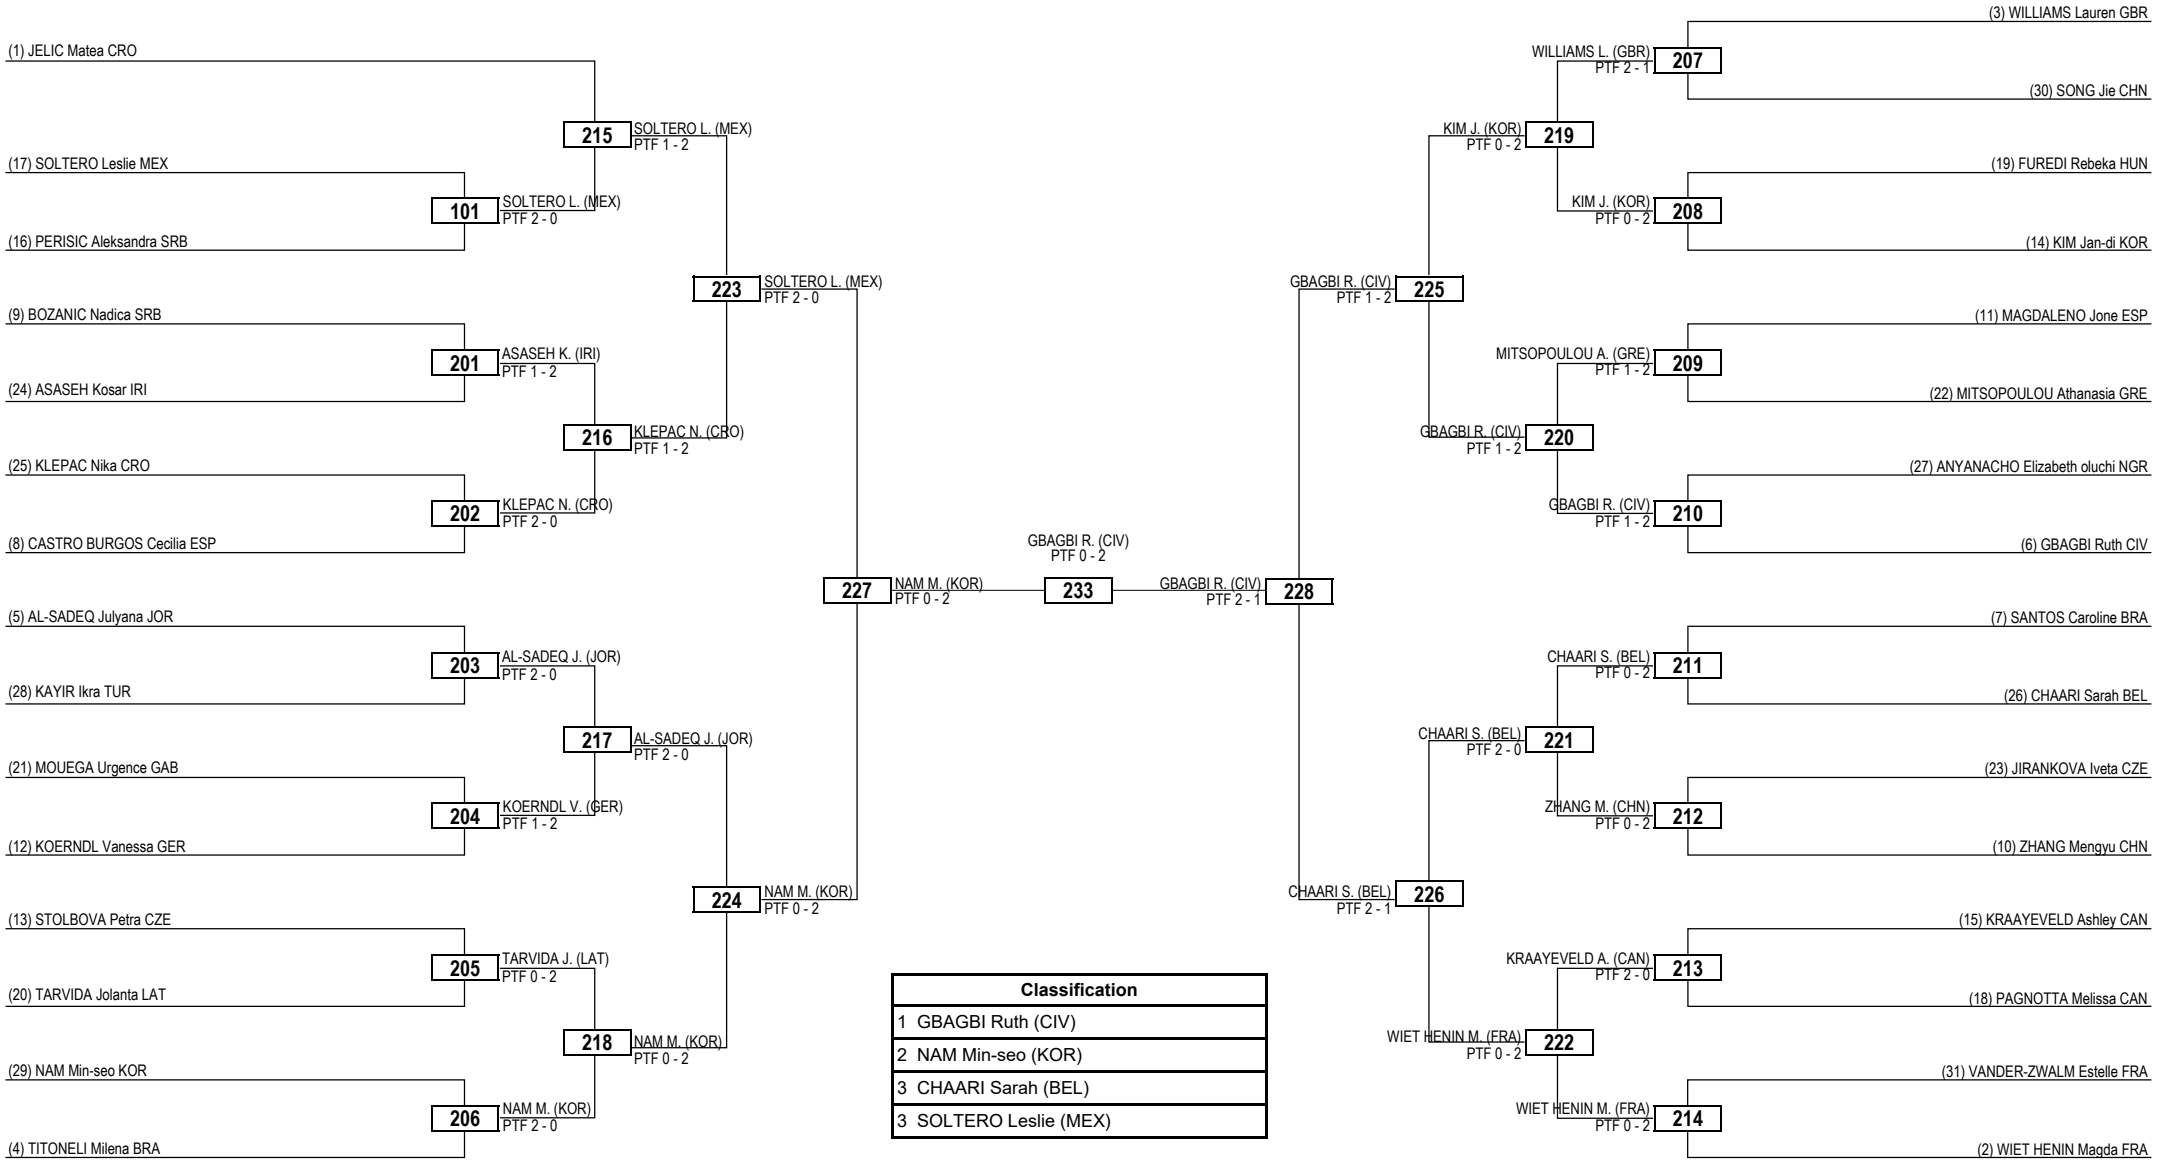

Round of 32   Round of 16   Quarterfinals   Semifinals   Final   Semifinals   Quarterfinals   Round of 16   Round of 32

LEGEND RSC: Win by Referee Stop Contest   PTG: Win by Point Gap   SUP: Win by Superiority   DSQ: Win by Disqualification   DQB: Win by Disqualification for unsportsmanlike behavior   DWR: Double Withdrawal   R: Round
(x) Seed   PTF: Win by Final Score   GDP: Win by Golden Points   WDR: Win by Withdrawal   PUN: Win by Punitive Declaration   DDB: Double Disqualification for unsportsmanlike behavior   DDQ: Double Disqualification