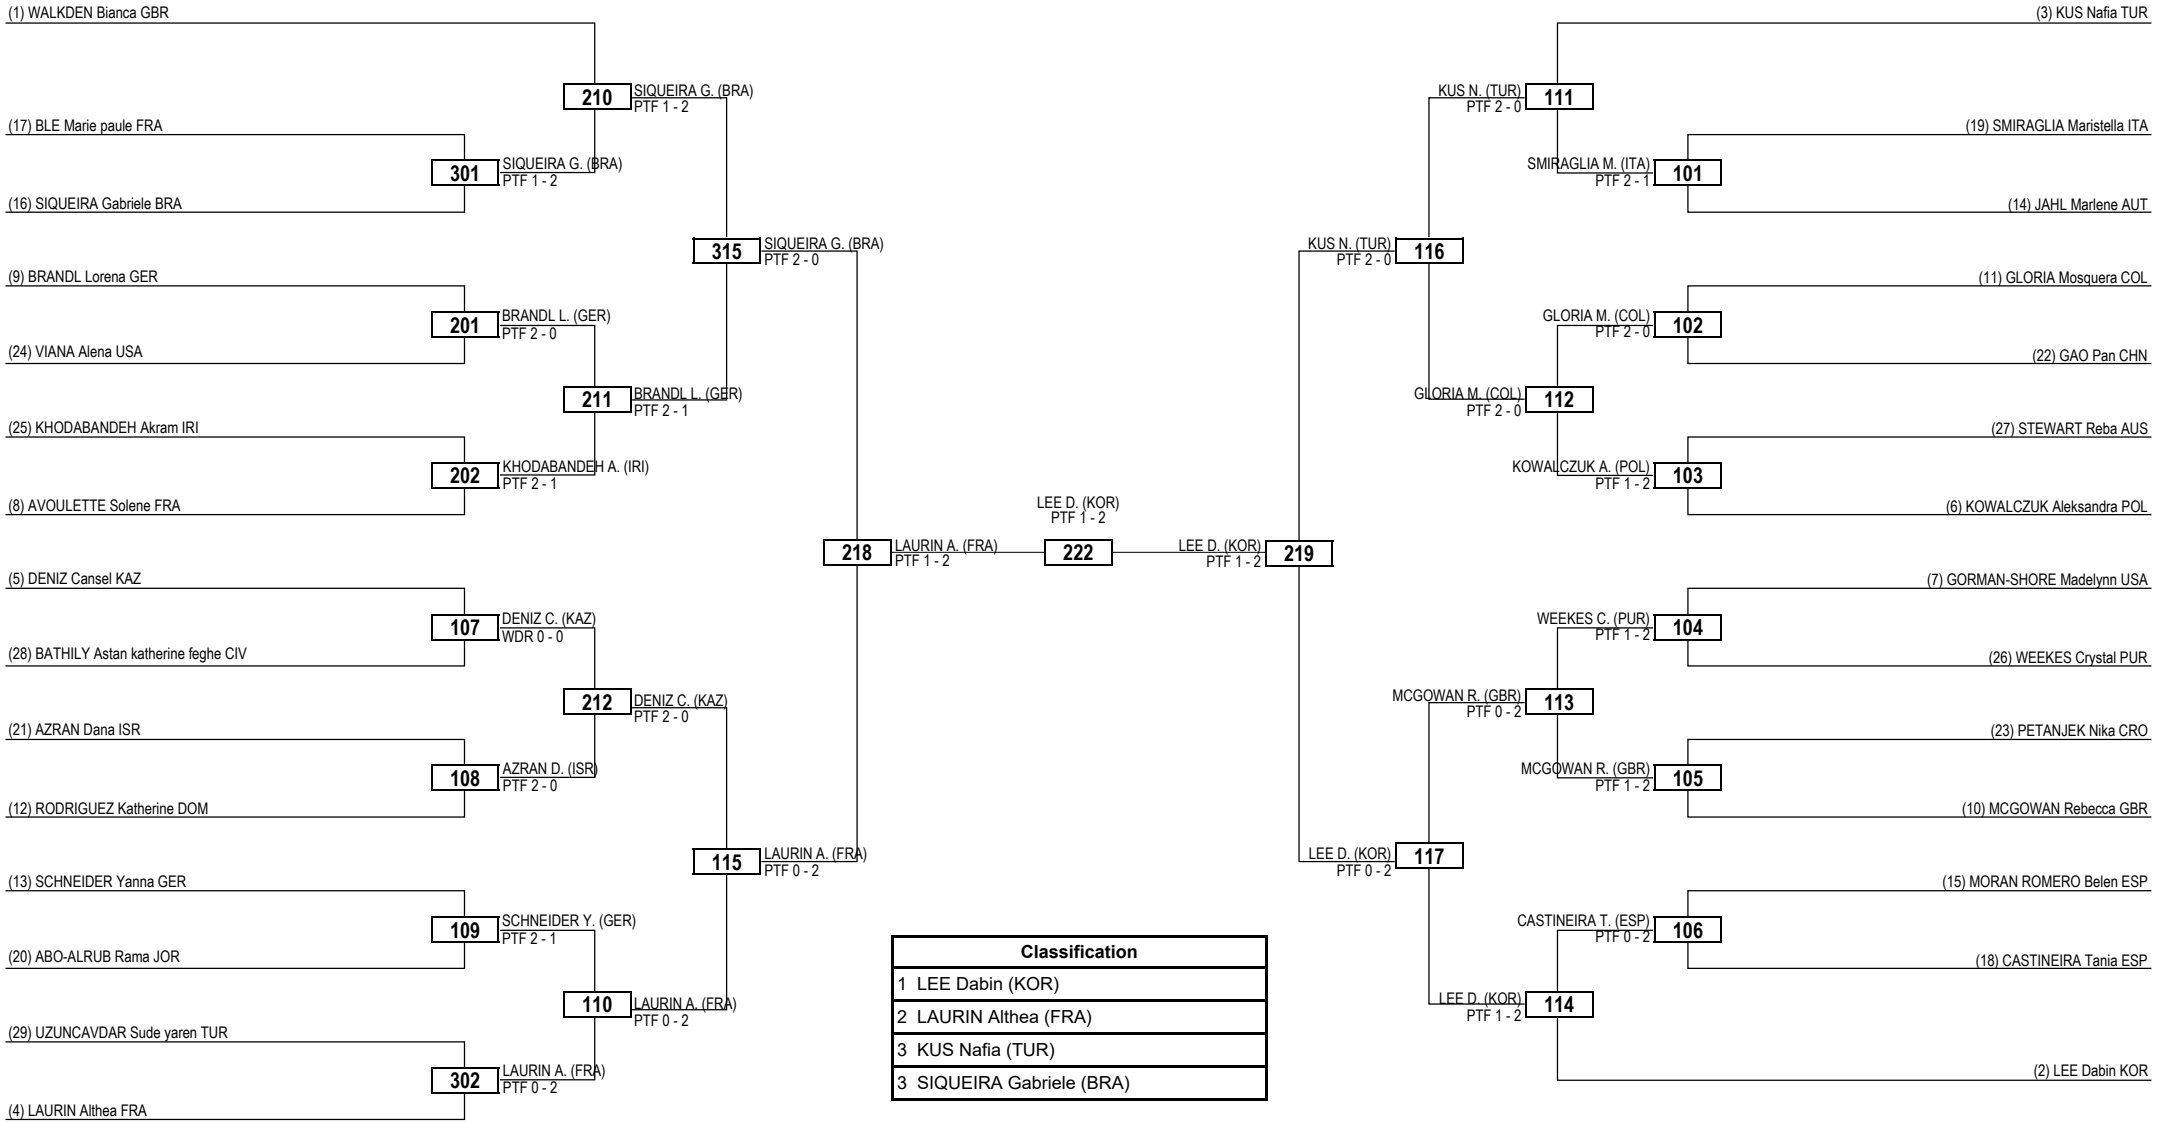

Round of 32   Round of 16   Quarterfinals   Semifinals   Final   Semifinals   Quarterfinals   Round of 16   Round of 32

Classification	
1	LEE Dabin (KOR)
2	LAURIN Althea (FRA)
3	KUS Nafia (TUR)
3	SIQUEIRA Gabriele (BRA)

LEGEND RSC: Win by Referee Stop Contest   PTG: Win by Point Gap   SUP: Win by Superiority   DSQ: Win by Disqualification   DQB: Win by Disqualification for unsportsmanlike behavior   DWR: Double Withdrawal   R: Round
(x) Seed   PTF: Win by Final Score   GDP: Win by Golden Points   WDR: Win by Withdrawal   PUN: Win by Punitive Declaration   DDB: Double Disqualification for unsportsmanlike behavior   DDQ: Double Disqualification