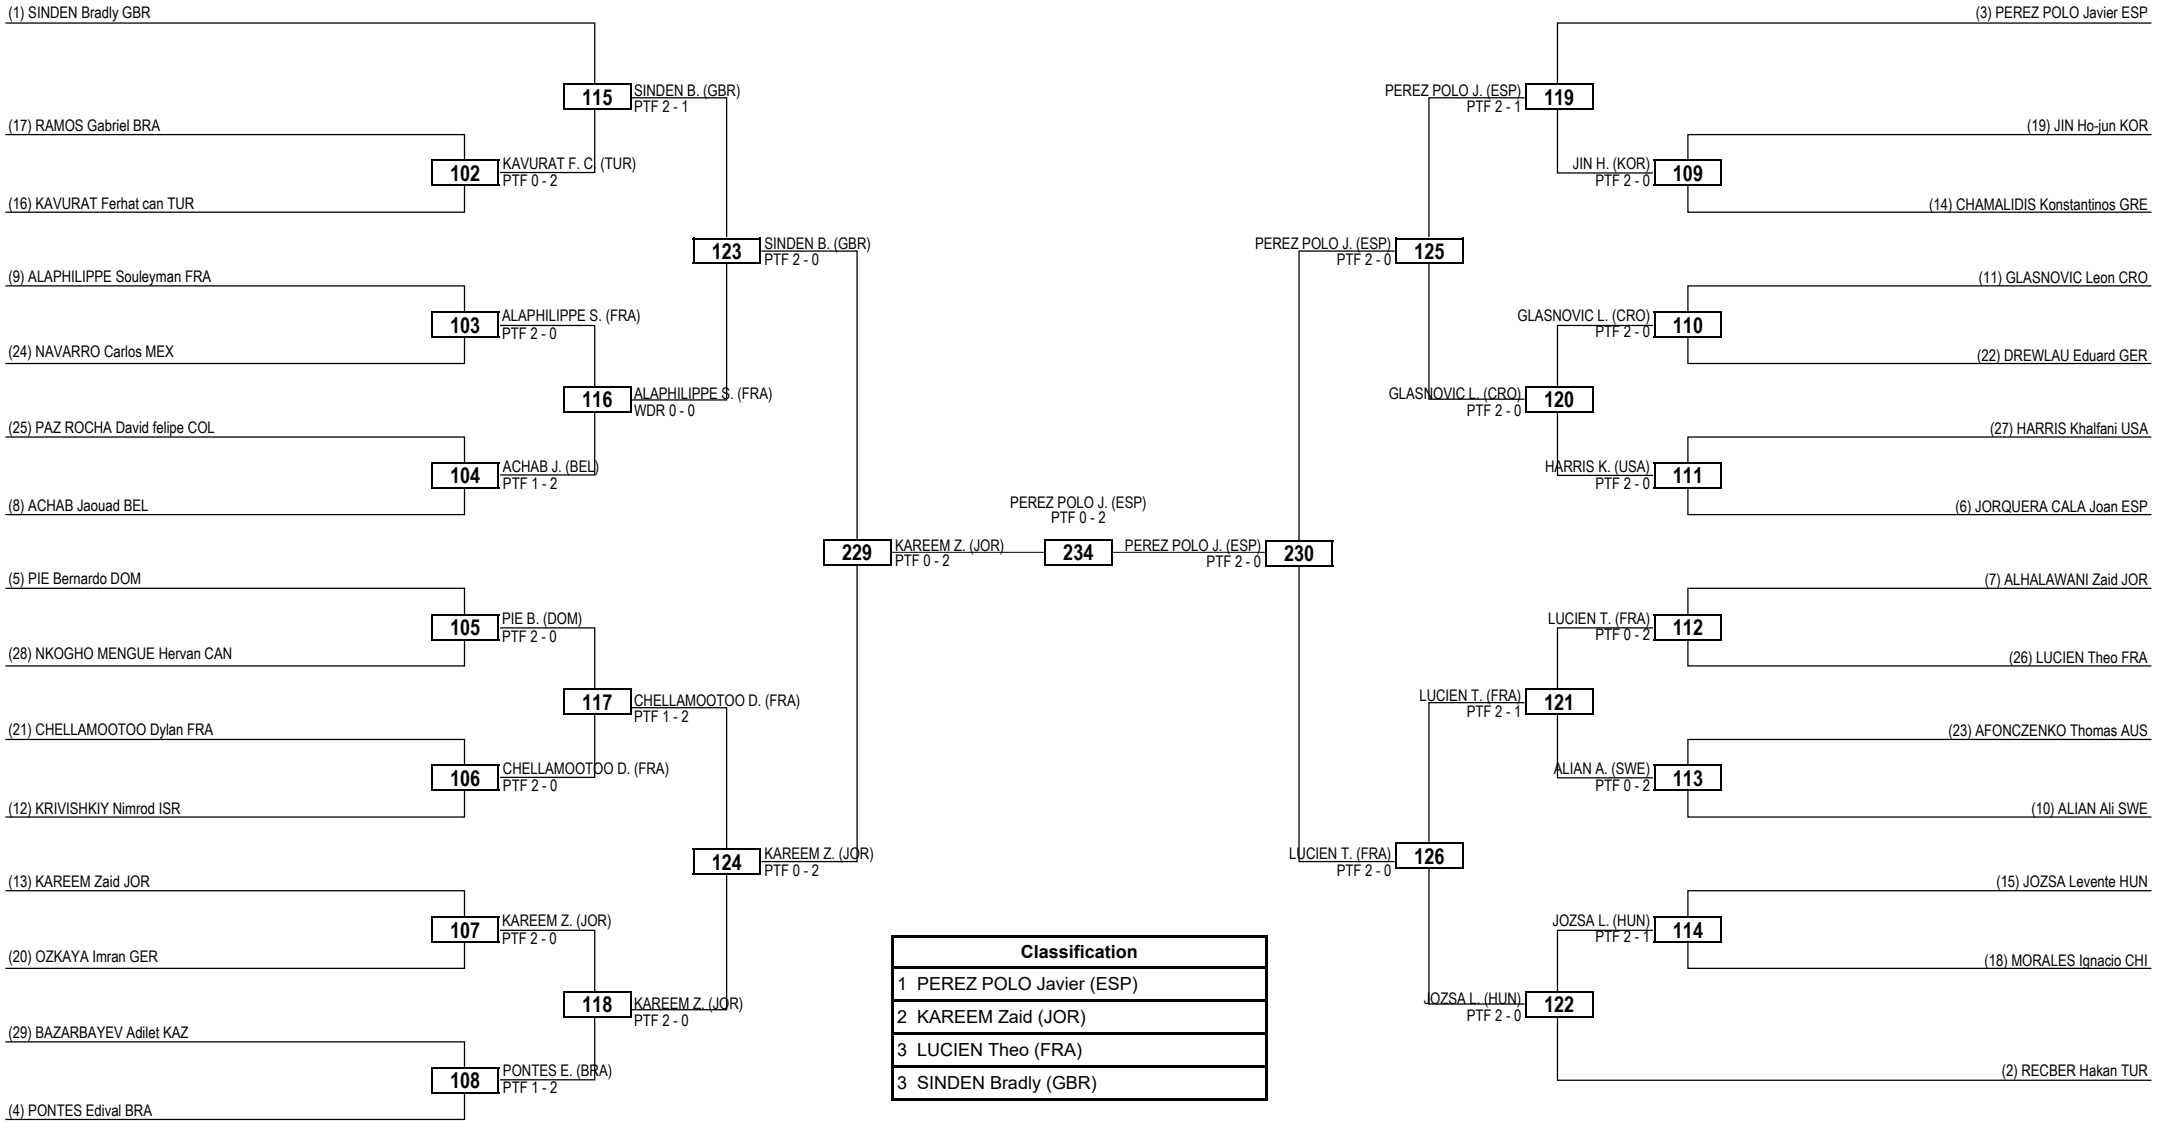

Round of 32 Round of 16 Quarterfinals Semifinals Final Semifinals Quarterfinals Round of 16 Round of 32

LEGEND RSC: Win by Referee Stop Contest PTG: Win by Point Gap SUP: Win by Superiority DSQ: Win by Disqualification DQB: Win by Disqualification for unsportsmanlike behavior DWR: Double Withdrawal R: Round
 (x) **Seed** PTF: Win by Final Score GDP: Win by Golden Points WDR: Win by Withdrawal PUN: Win by Punitive Declaration DDB: Double Disqualification for unsportsmanlike behavior DDQ: Double Disqualification

Round of 32 Round of 16 Quarterfinals Semifinals Final Semifinals Quarterfinals Round of 16 Round of 32

LEGEND RSC: Win by Referee Stop Contest PTG: Win by Point Gap SUP: Win by Superiority DSQ: Win by Disqualification DQB: Win by Disqualification for unsportsmanlike behavior DWR: Double Withdrawal R: Round
(x) Seed PTF: Win by Final Score GDP: Win by Golden Points WDR: Win by Withdrawal PUN: Win by Punitive Declaration DDB: Double Disqualification for unsportsmanlike behavior DDQ: Double Disqualification