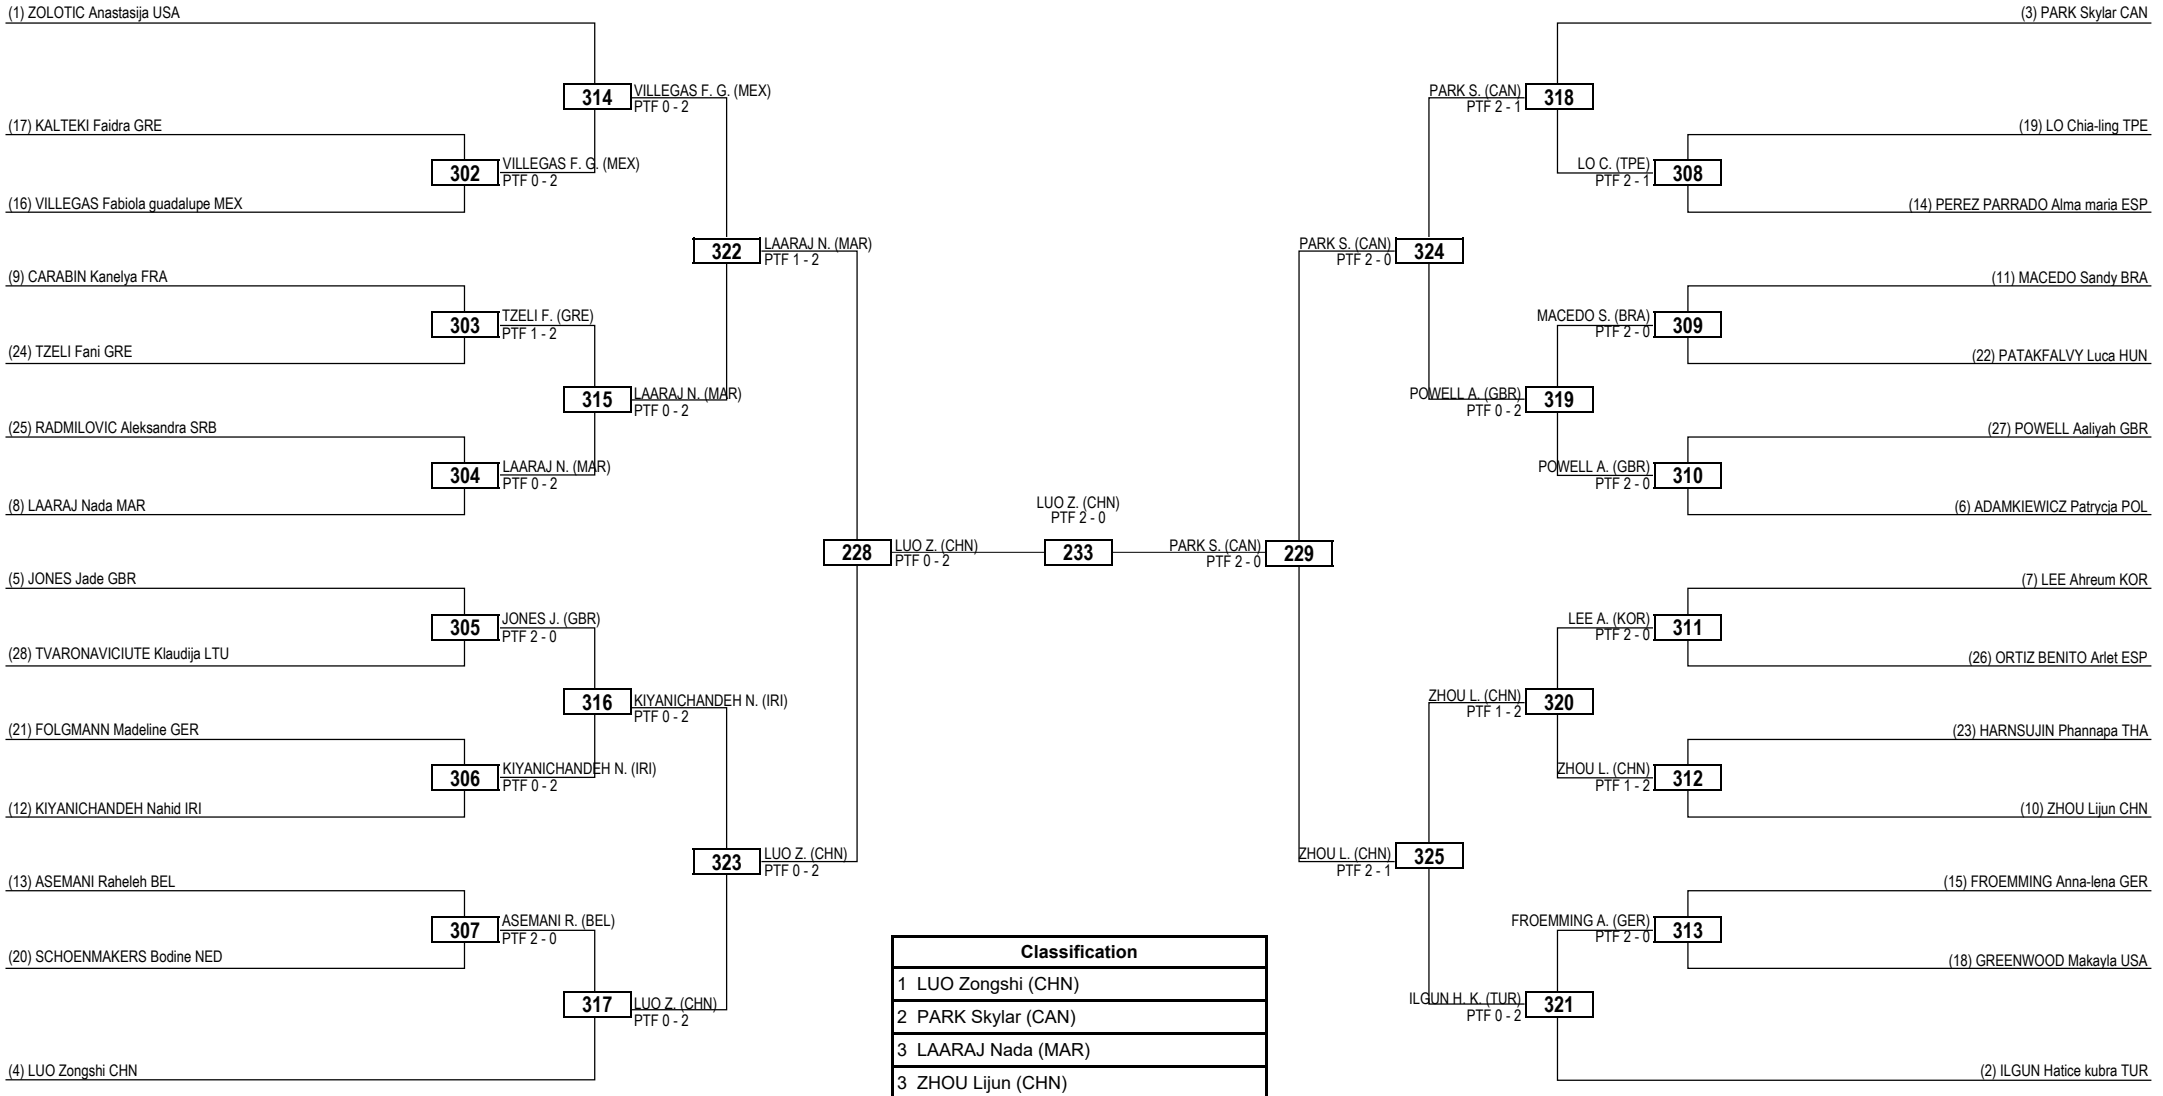

Round of 32 Round of 16 Quarterfinals Semifinals Final Semifinals Quarterfinals Round of 16 Round of 32

LEGEND RSC: Win by Referee Stop Contest PTG: Win by Point Gap SUP: Win by Superiority DSQ: Win by Disqualification DQB: Win by Disqualification for unsportsmanlike behavior DWR: Double Withdrawal R: Round
 (x) **Seed** PTF: Win by Final Score GDP: Win by Golden Points WDR: Win by Withdrawal PUN: Win by Punitive Declaration DDB: Double Disqualification for unsportsmanlike behavior DDQ: Double Disqualification

Round of 32 Round of 16 Quarterfinals Semifinals Final Semifinals Quarterfinals Round of 16 Round of 32

LEGEND RSC: Win by Referee Stop Contest PTG: Win by Point Gap SUP: Win by Superiority DSQ: Win by Disqualification DQB: Win by Disqualification for unsportsmanlike behavior DWR: Double Withdrawal R: Round
(x) Seed PTF: Win by Final Score GDP: Win by Golden Points WDR: Win by Withdrawal PUN: Win by Punitive Declaration DDB: Double Disqualification for unsportsmanlike behavior DDQ: Double Disqualification